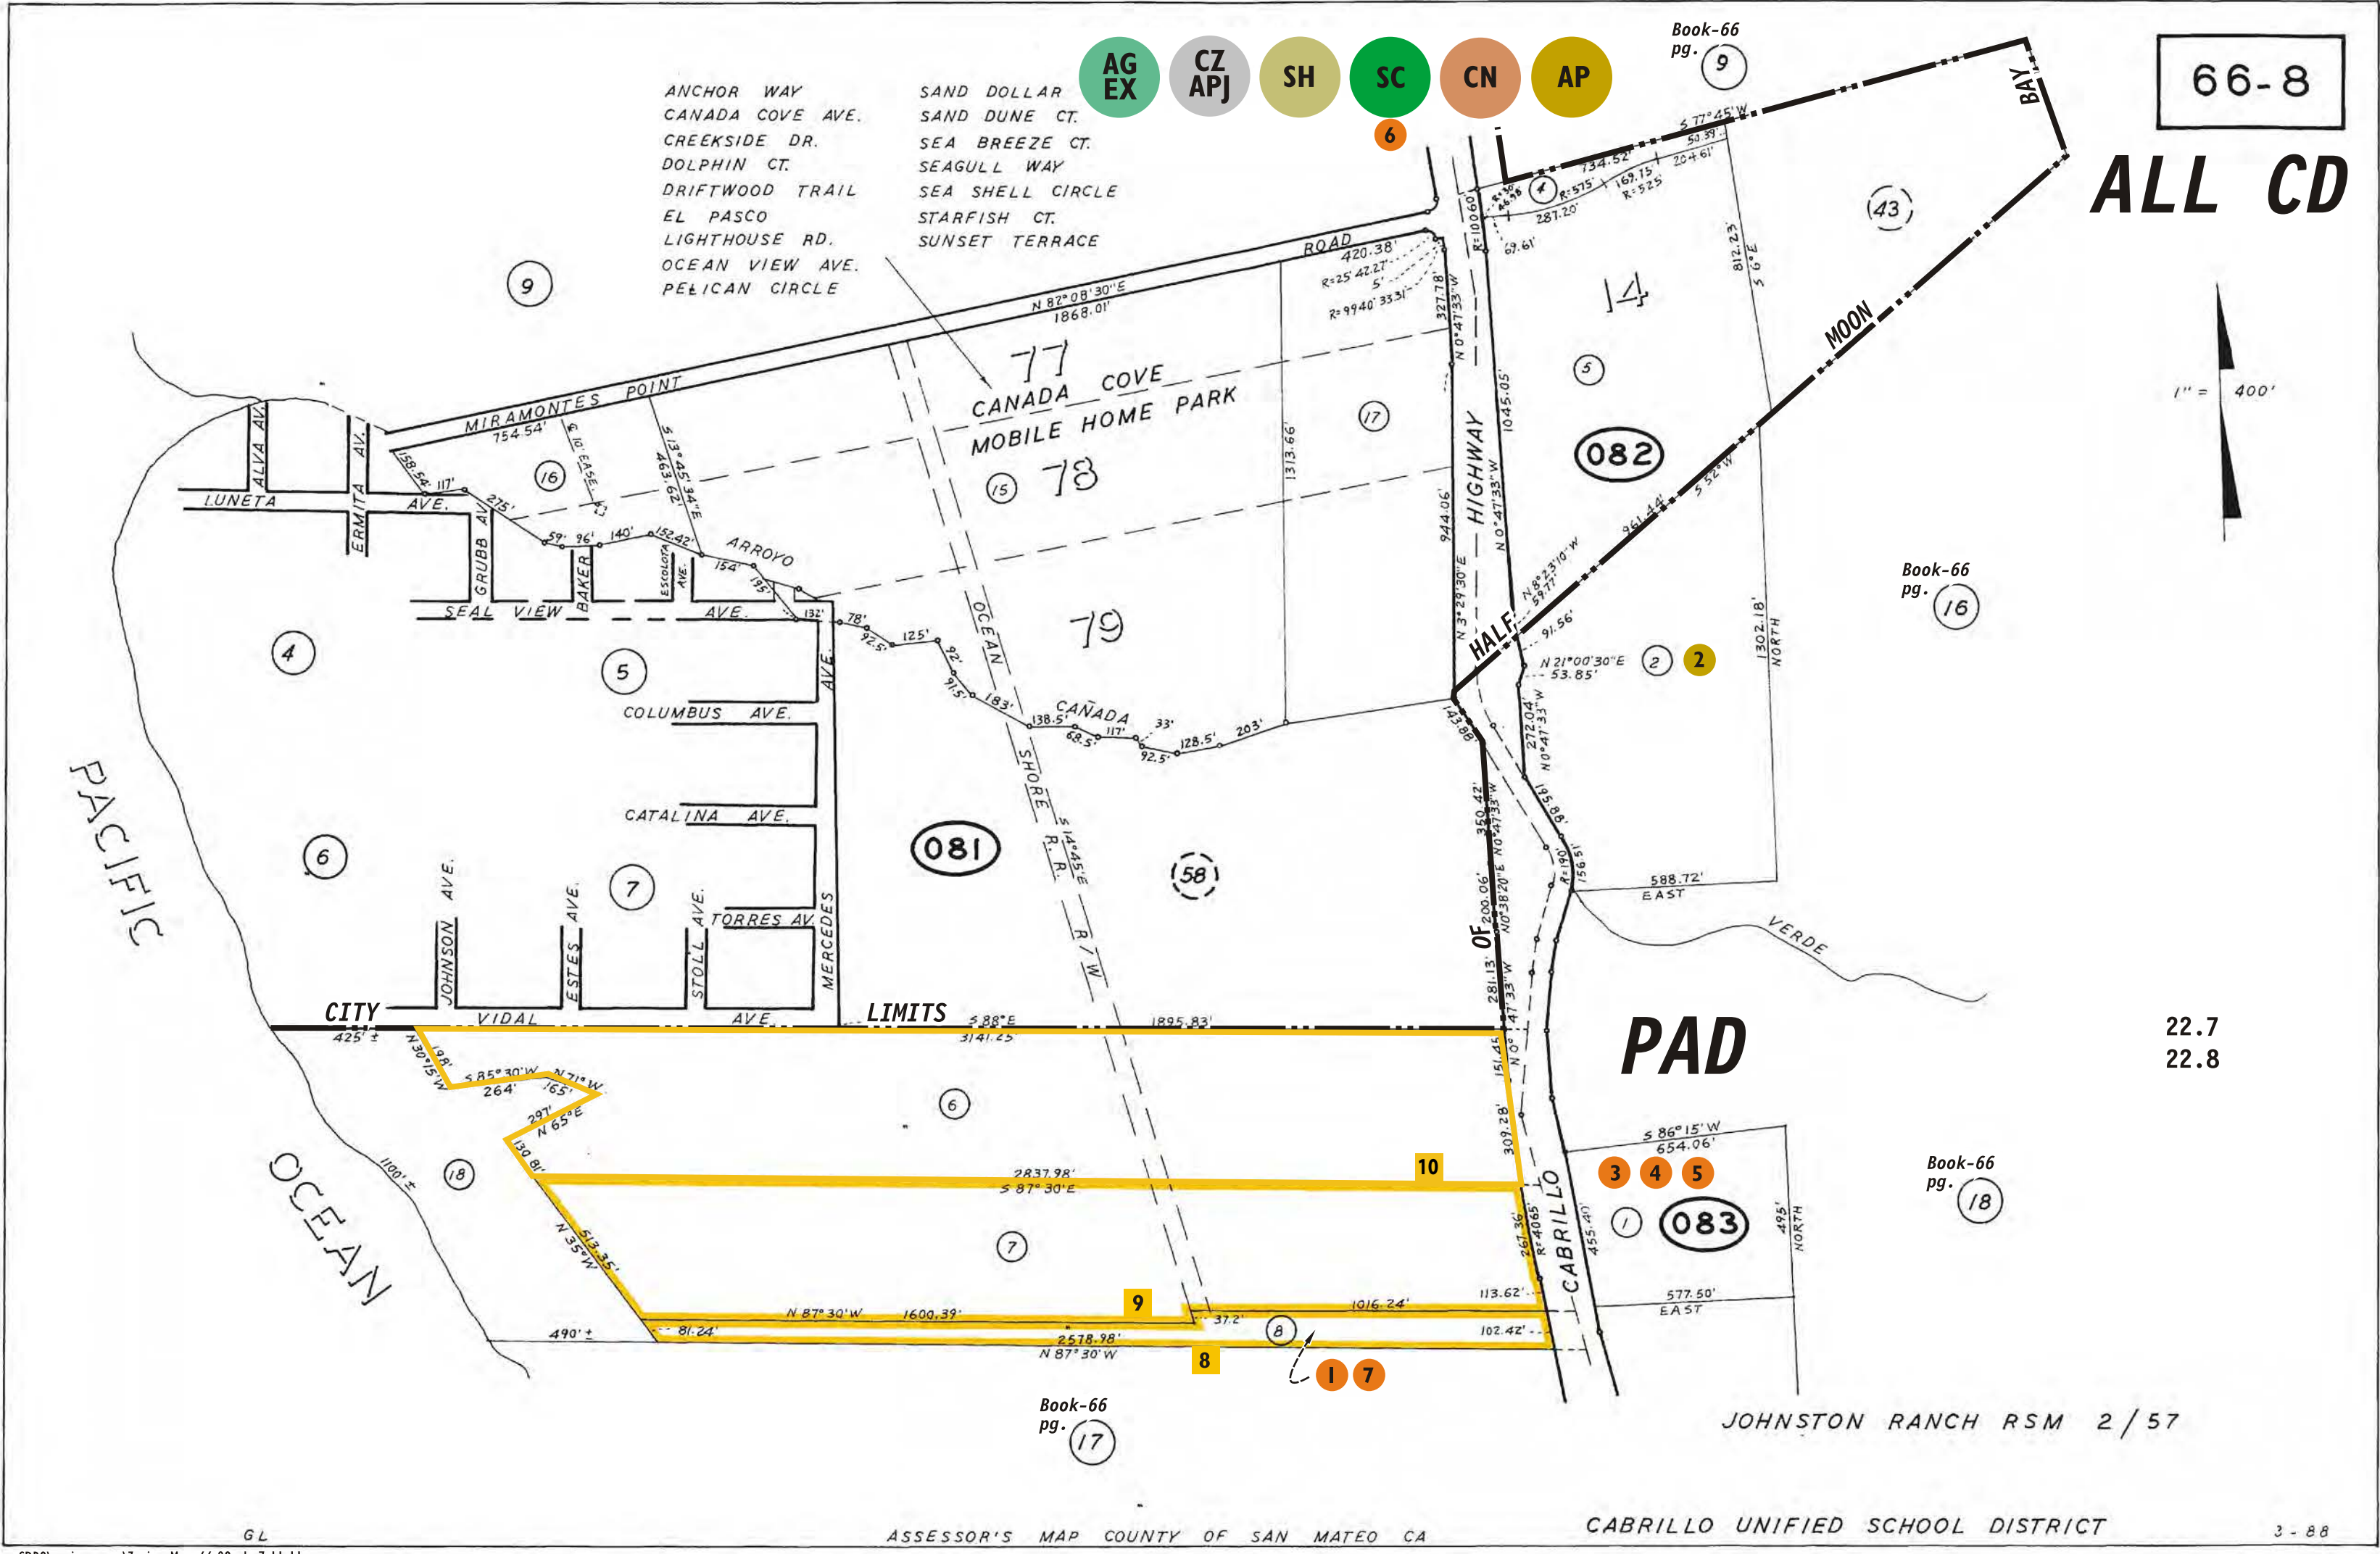

AG EX CZ AP SH SC CN AP

Book-66  
pg. 9

66-8

ALL CD

ANCHOR WAY  
CANADA COVE AVE.  
CREEKSIDE DR.  
DOLPHIN CT.  
DRIFTWOOD TRAIL  
EL PASCO  
LIGHTHOUSE RD.  
OCEAN VIEW AVE.  
PELICAN CIRCLE

SAND DOLLAR  
SAND DUNE CT.  
SEA BREEZE CT.  
SEAGULL WAY  
SEA SHELL CIRCLE  
STARFISH CT.  
SUNSET TERRACE

Book-66  
pg. 16

22.7  
22.8

Book-66  
pg. 18

Book-66  
pg. 17

JOHNSTON RANCH RSM 2/57