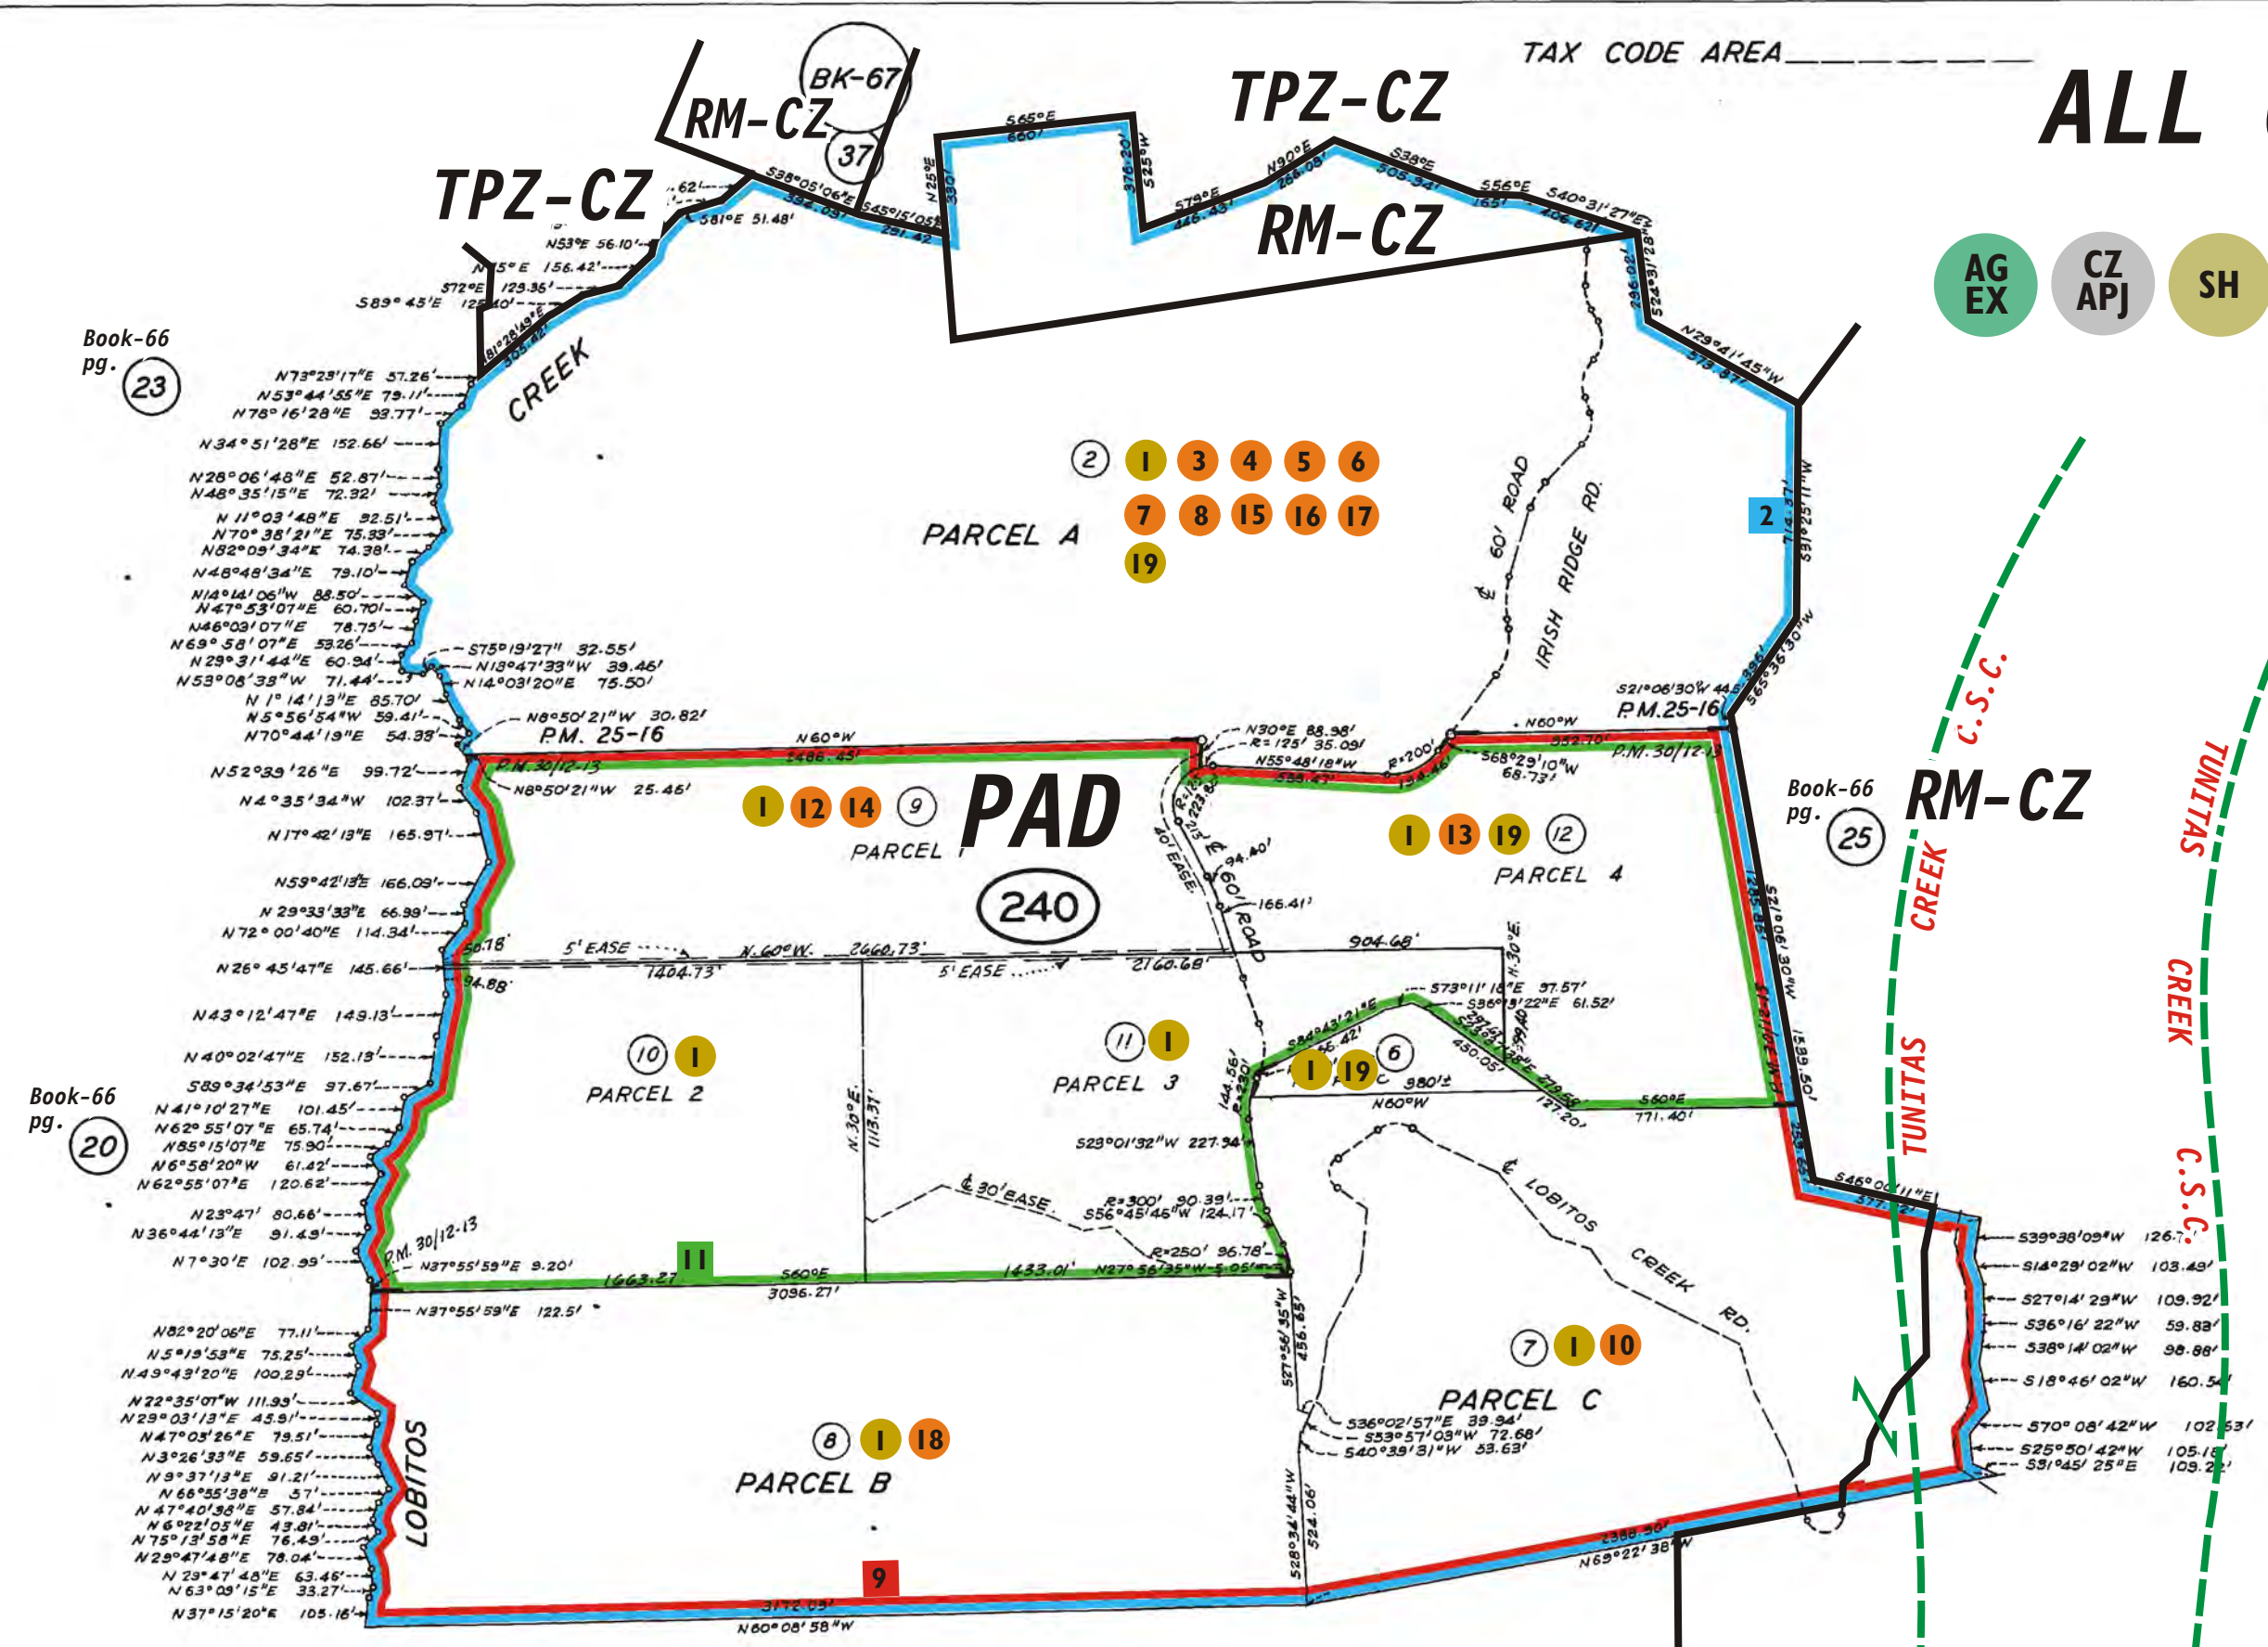

TPZ-CZ RM-CZ TPZ-CZ RM-CZ

TAX CODE AREA

ALL CD 66-24

- AG EX
- CZ APJ
- SH
- HZ
- SC
- AP

Book-66  
pg. 23

Book-66  
pg. 20

Book-66  
pg. 26

Book-66  
pg. 25

- △ PARCEL MAP VOL 25/16
- △ PARCEL MAP VOL 27/24
- △ PARCEL MAP VOL 30/12-13

ASSESSOR'S MAP COUNTY OF SAN MATEO, CALIF

27.3