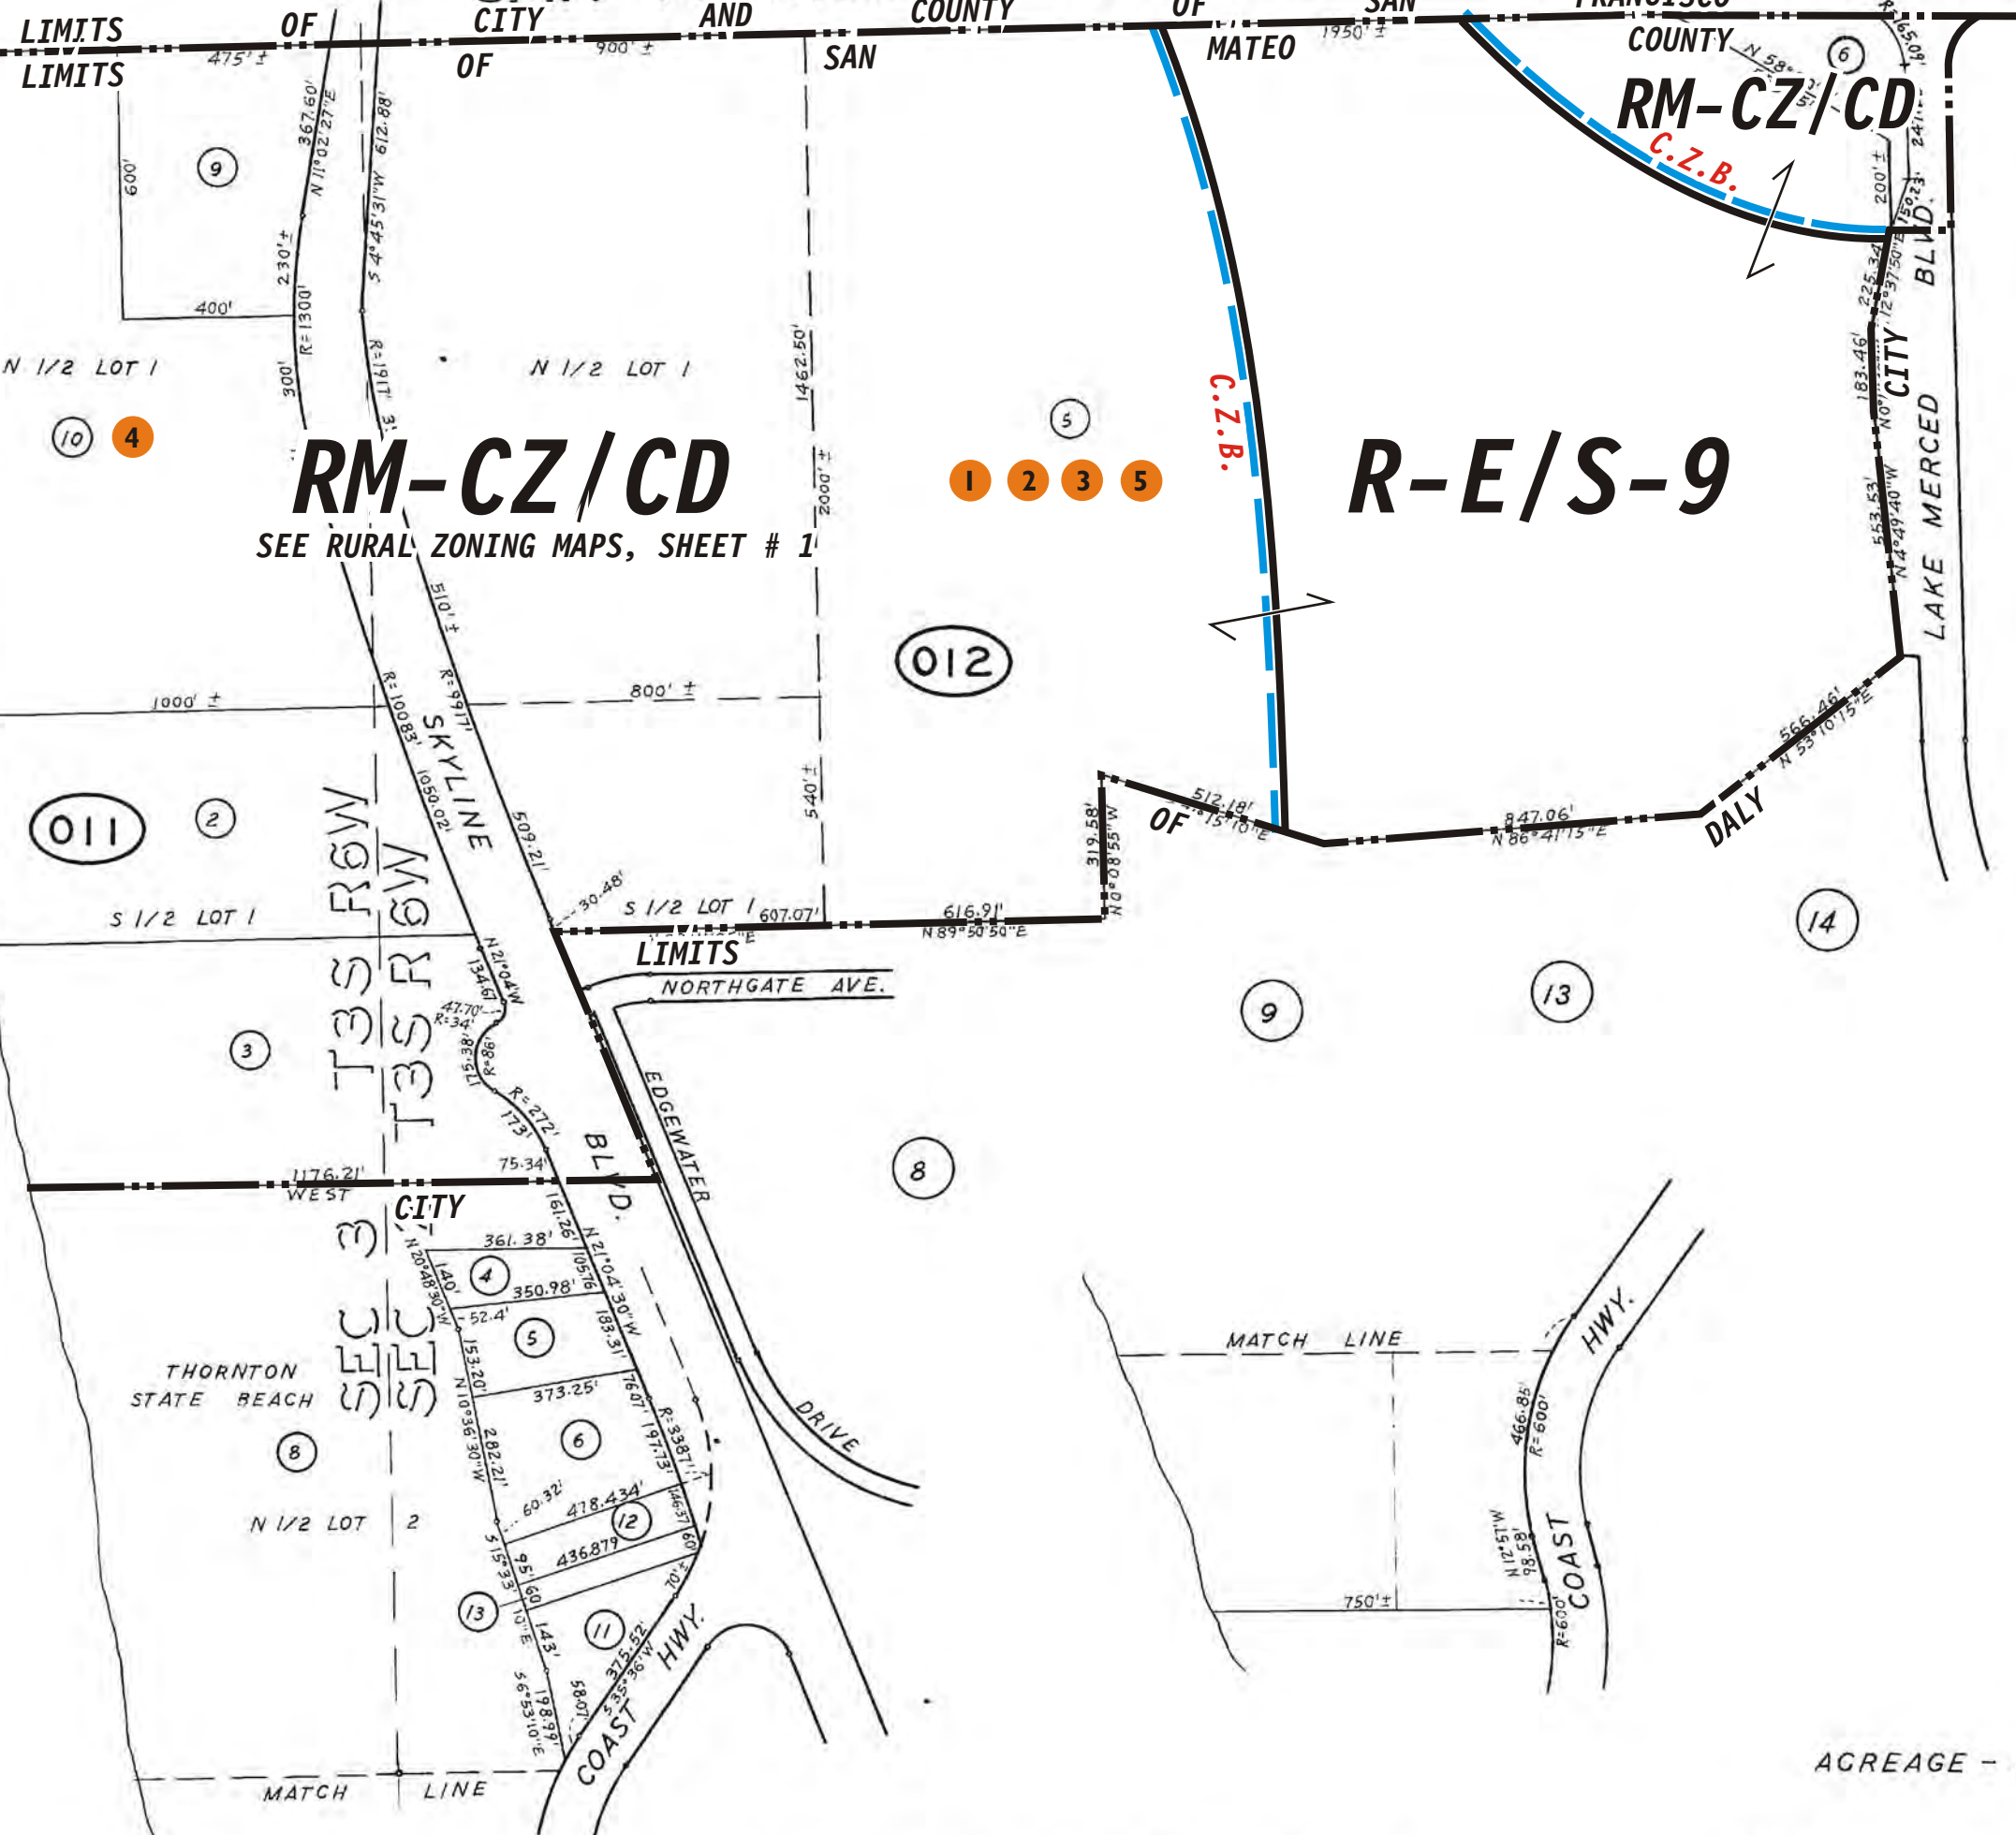

SAN FRANCISCO COUNTY

TAX CODE AREA FRANCISCO

2-1

CZ APJ HZ

1" = 400'

PACIFIC OCEAN

RM-CZ/CD

R-E/S-9

SEE RURAL ZONING MAPS, SHEET # 1

AGREAGE - DALY CITY

1.1