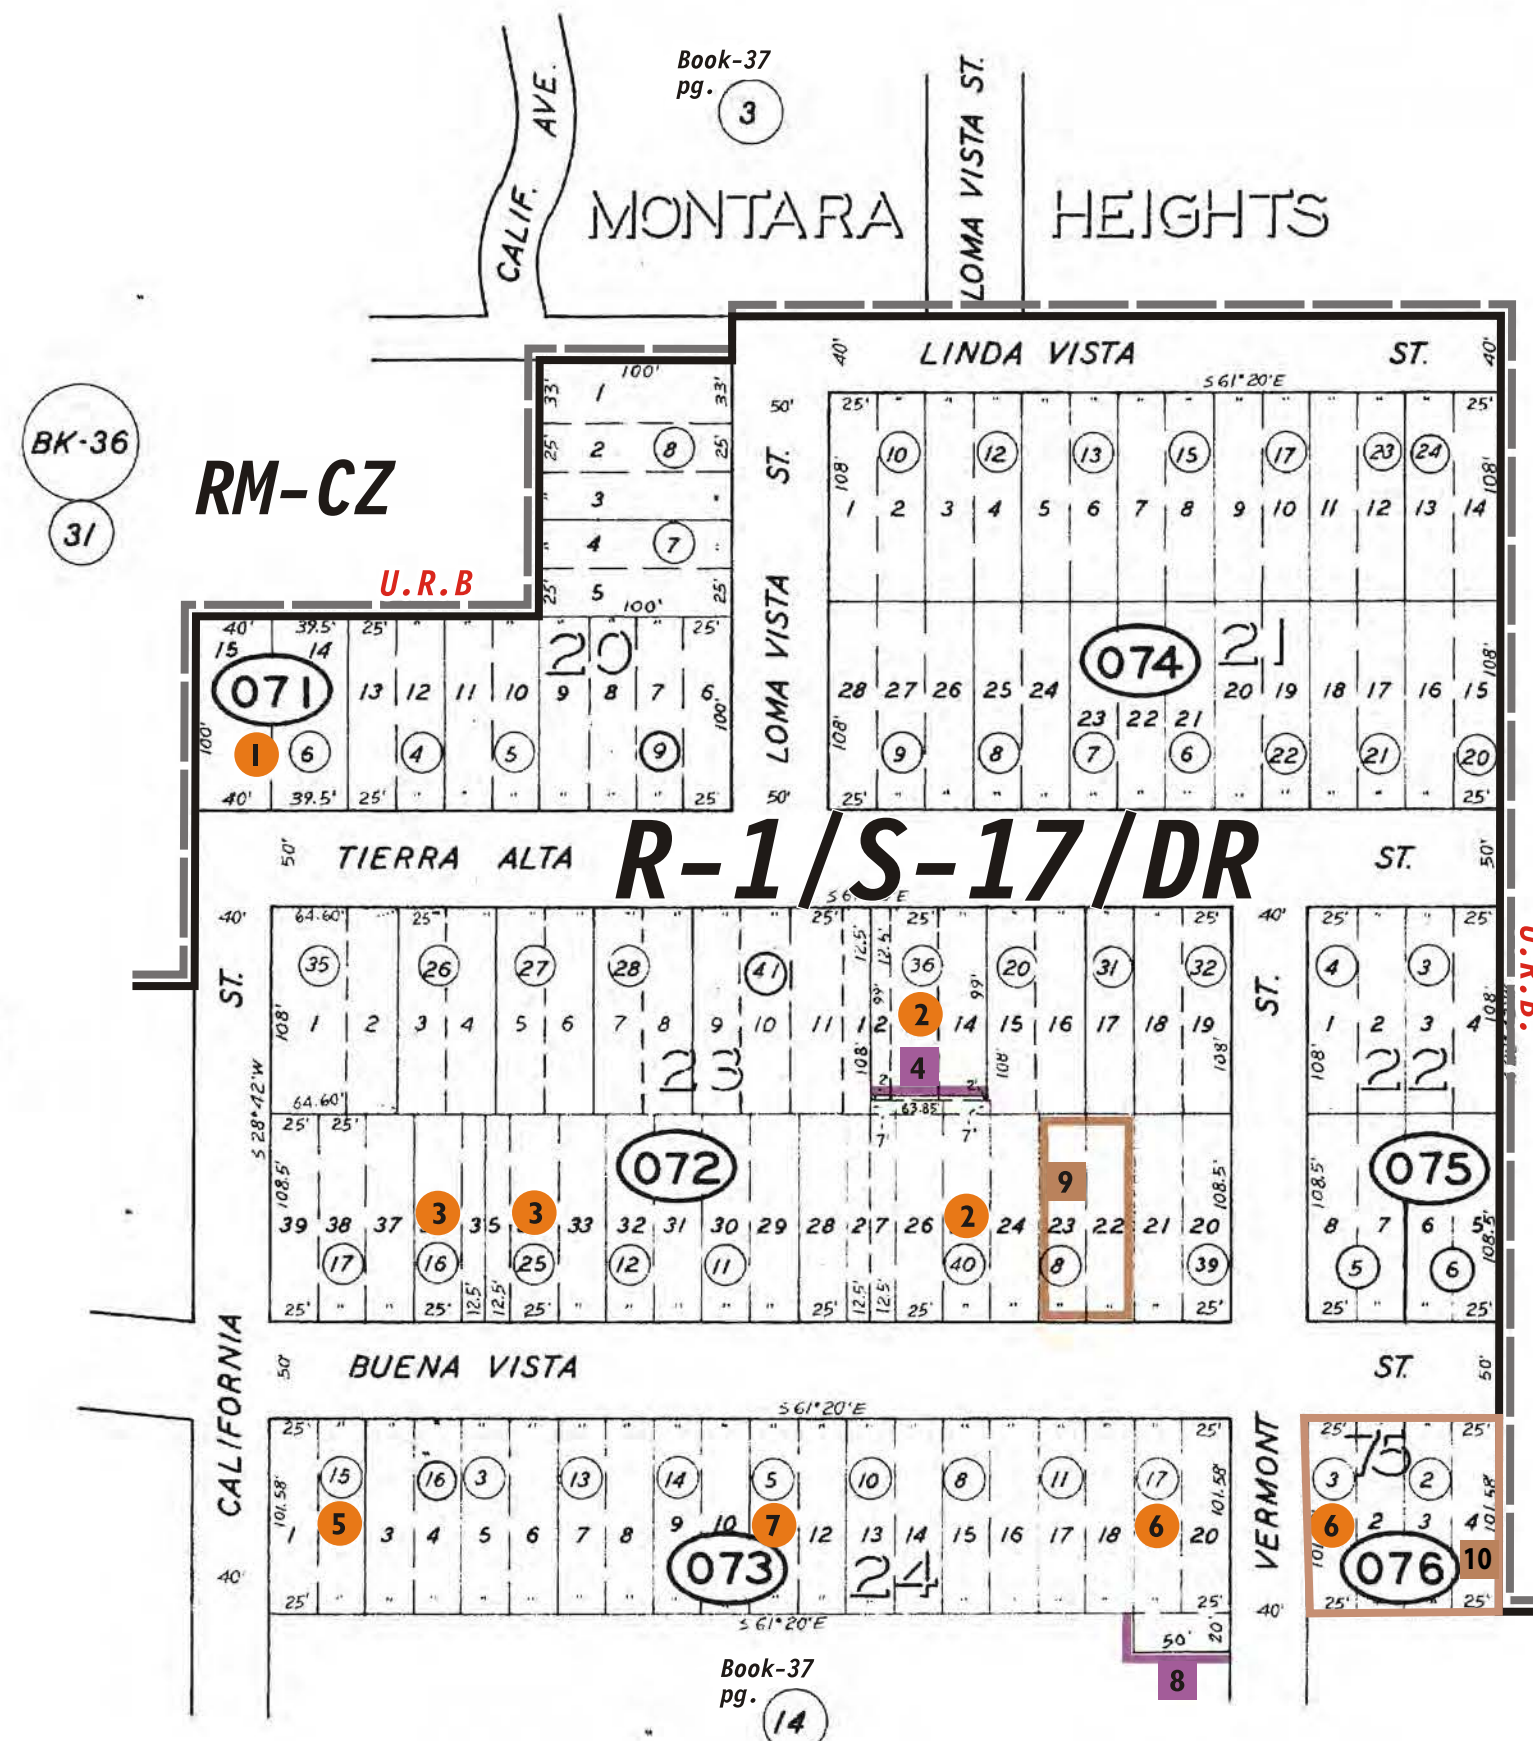

TAX CODE AREA

ALL CD 37-7

- CZ APJ
- SH
- HZ
- SF EX
- AG EX
- ALUC

BK-36
31

Book-37
pg. 6

Book-37
pg. 5

Book-37
pg. 14

RM-CZ

MONTARA HEIGHTS

MOSS BEACH ADDITION NO. 2

MOSS BEACH HEIGHTS RSM 6/8

9.2