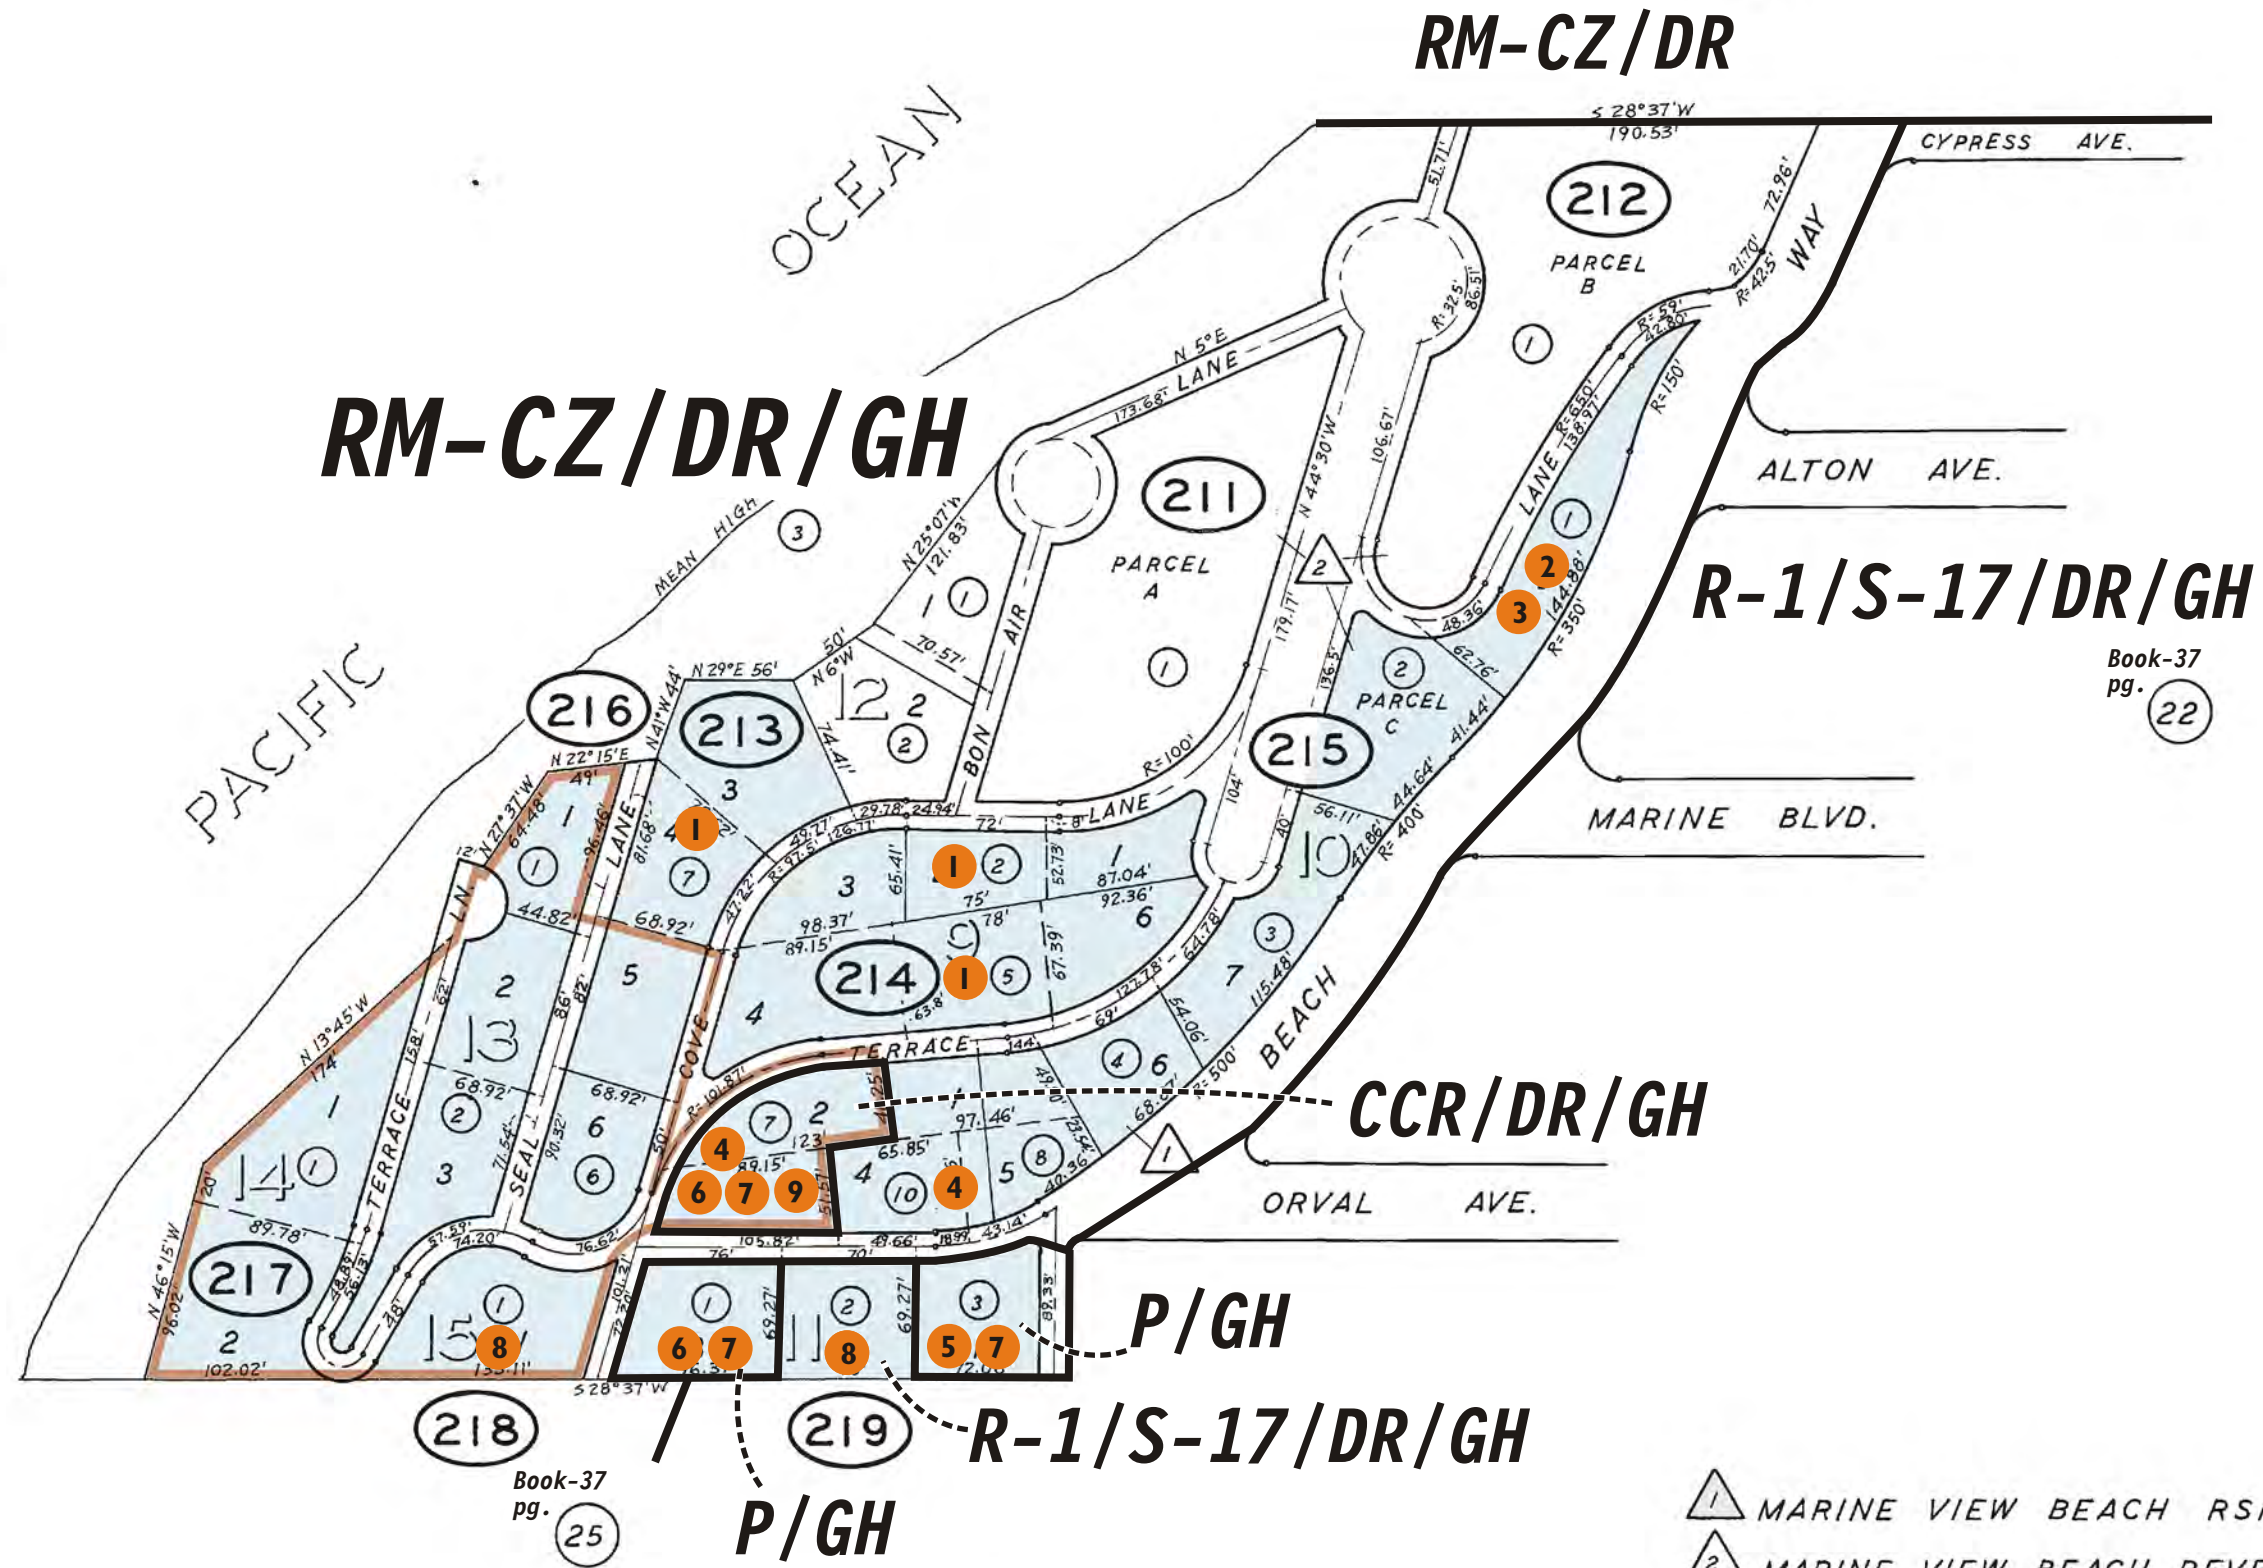

TAX CODE AREA - - - - -

37-21

Book-37
pg. 19

CZ
APJ

HZ

ALL CD

Book-37
pg. 22

Book-37
pg. 25

- 1 MARINE VIEW BEACH RSM 6/69
- 2 MARINE VIEW BEACH REVERSION RSM 50/18

15.1