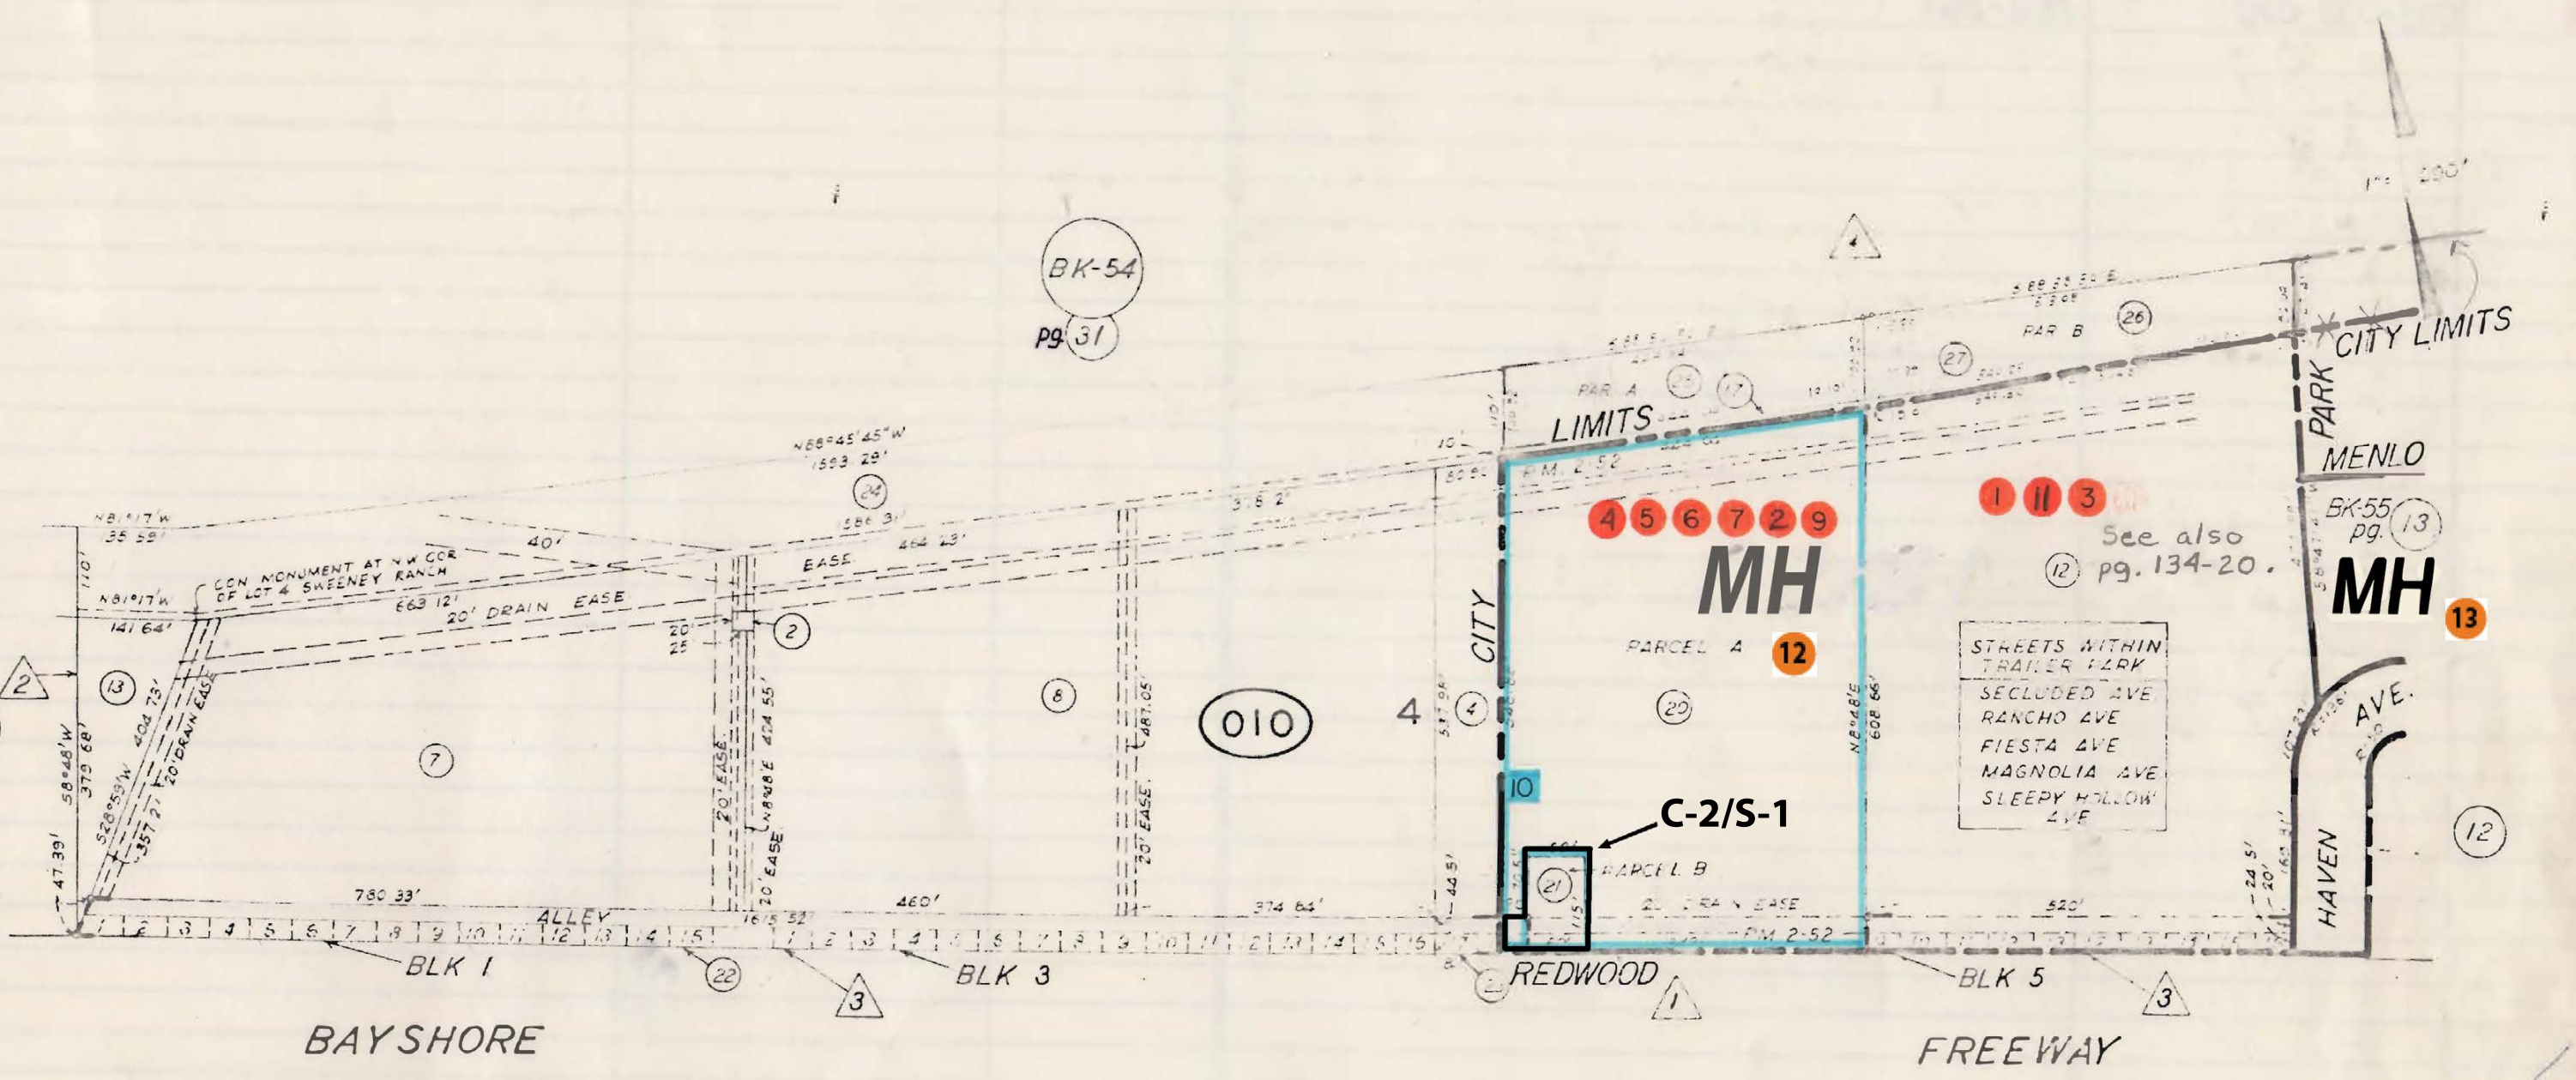

REFERENCES AND NOTES

BK-54
pg. 31

BK-54
13

See also
pg. 134-20.

STREETS WITHIN TRAILER PARK
SECLUDED AVE
RANCHO AVE
FIESTA AVE
MAGNOLIA AVE
SLEEPY HOLLOW AVE

- 1 PARCEL MAP VOL 53 31-32
- 2 PARCEL MAP VOL 2 52
- 3 ASSESSOR'S MAP OF PTNS OF LOTS 4-11-12-13 OF SWEENEY RANCH
- 4 BELLE HAVEN SUB. PTN OF - RSM 17 17