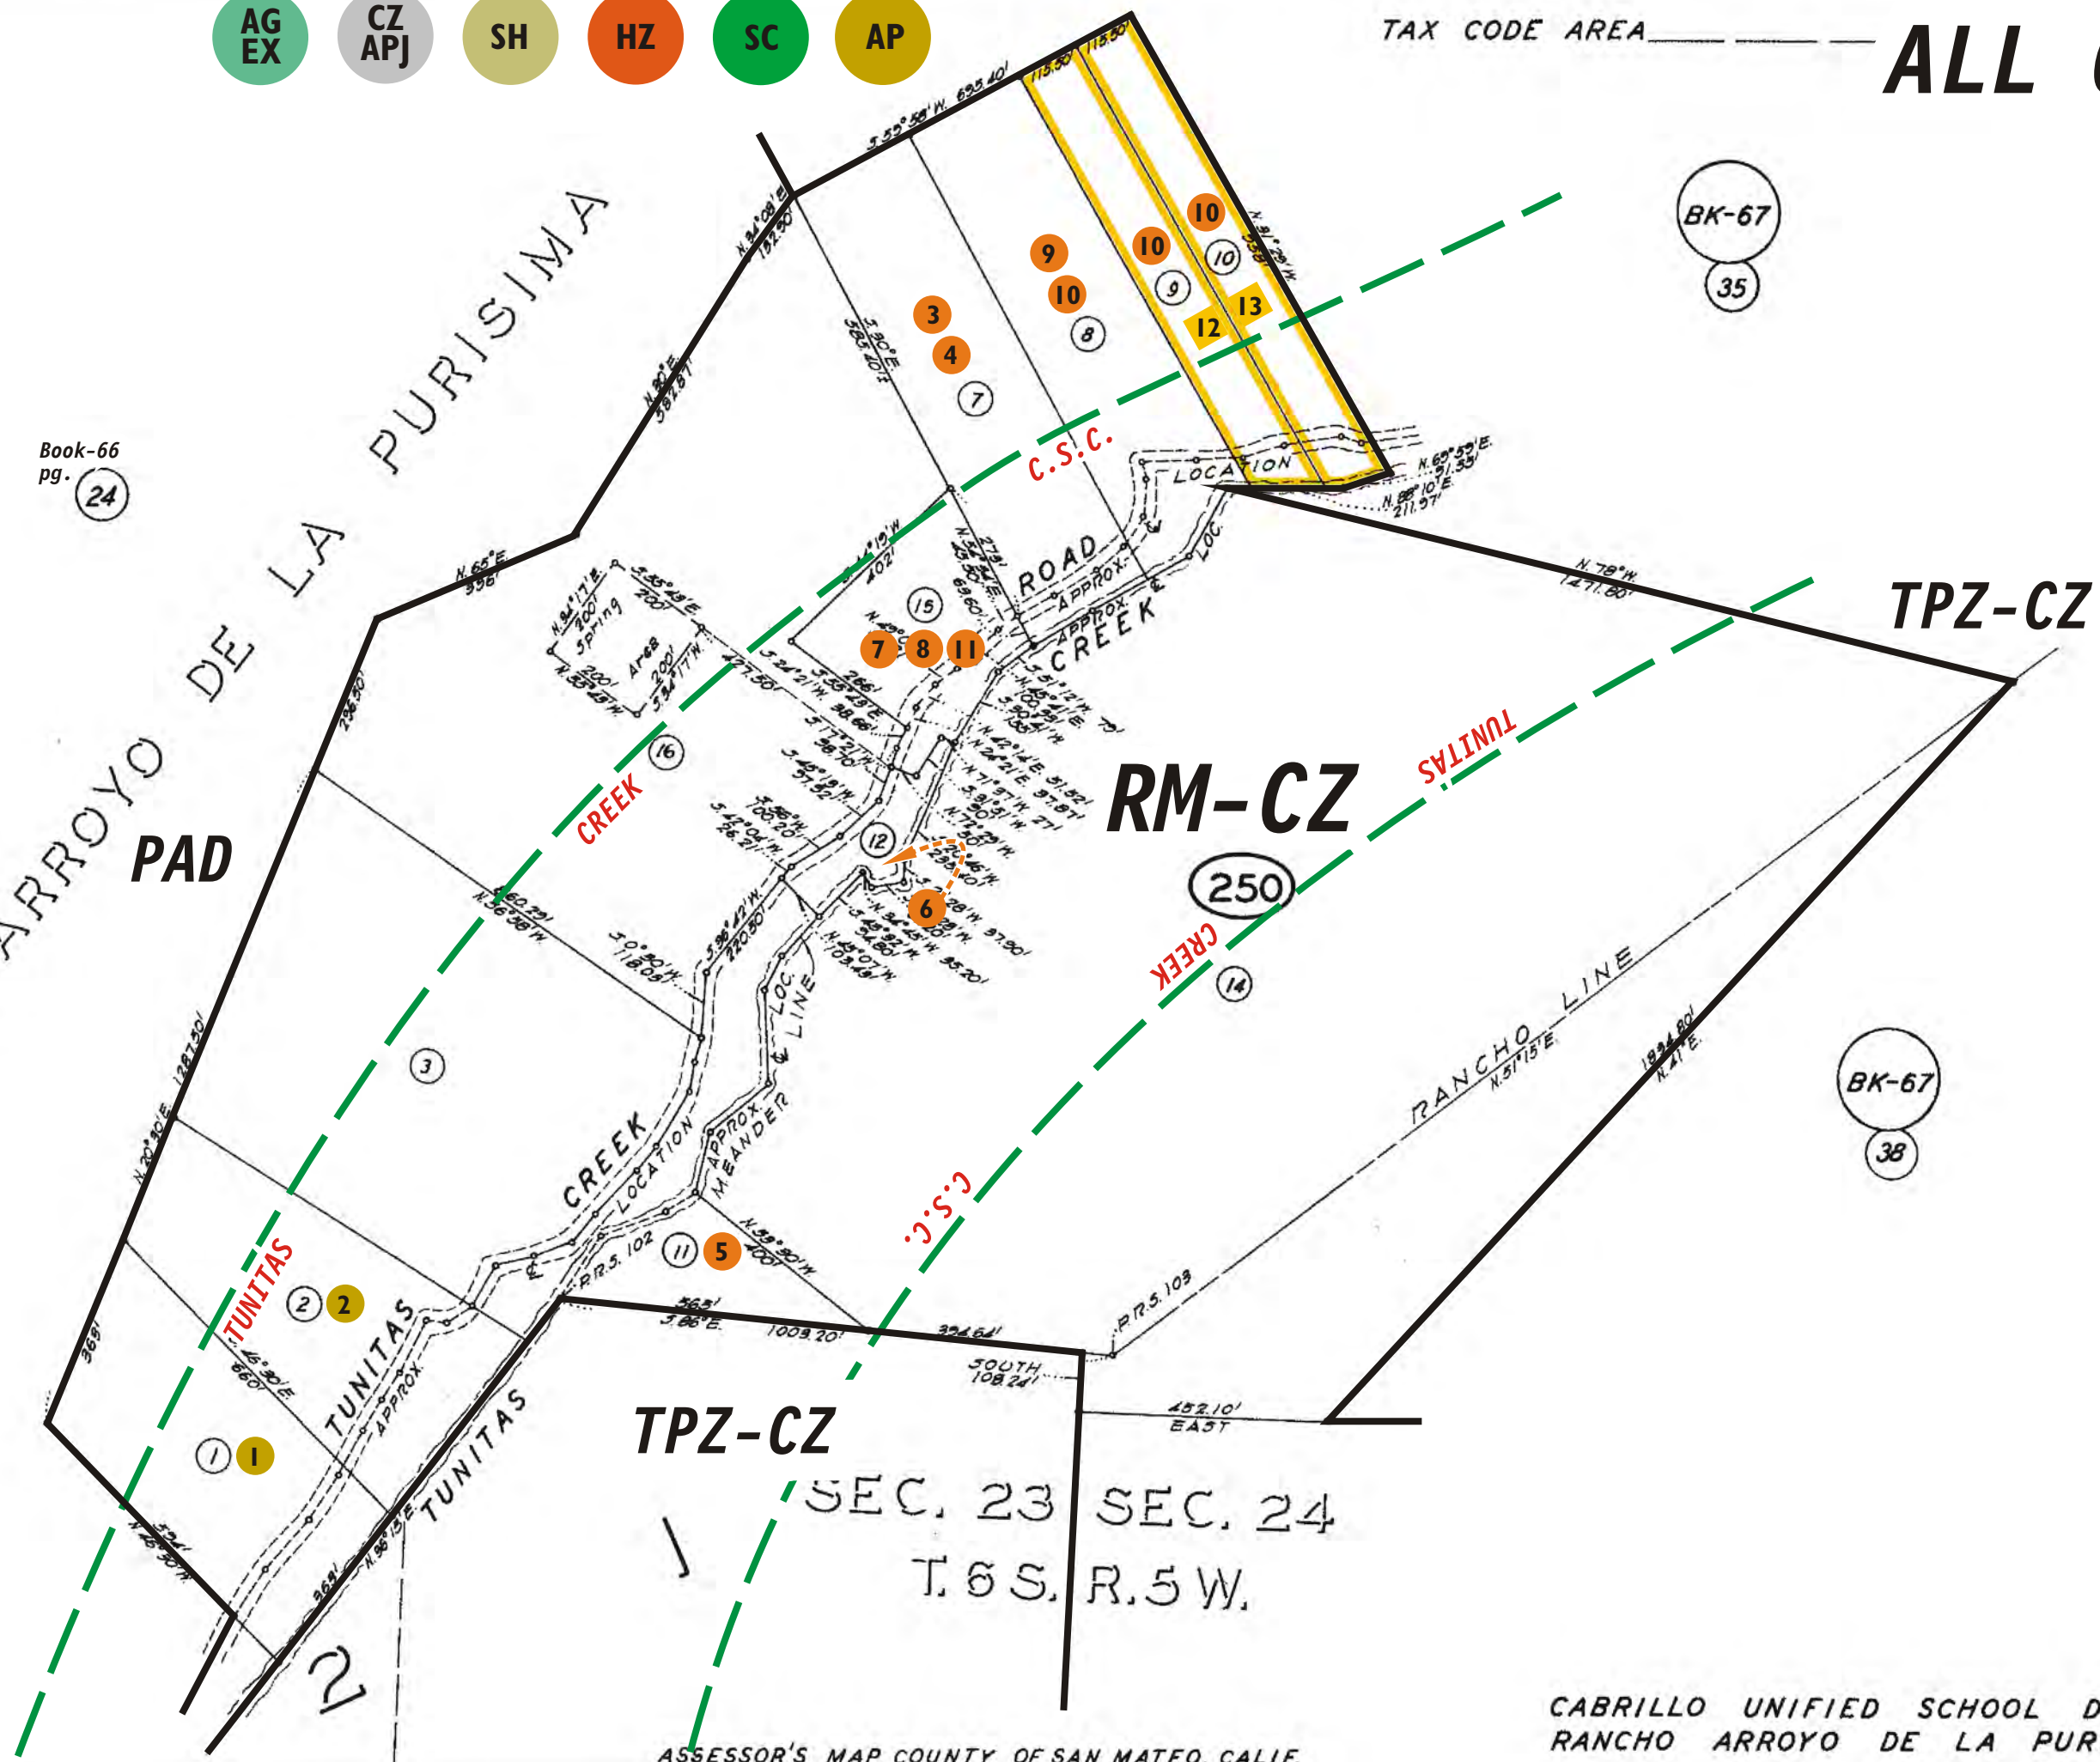

AG EX CZ APJ SH HZ SC AP

TAX CODE AREA

ALL CD

66-25

Book-66
pg. 24

RANCHO ARROYO DE LA PURISIMA
PAD

BK-67
35

BK-67
38

27.3
28.1

TPZ-CZ

SEC. 23 SEC. 24
T. 6 S. R. 5 W.

CABRILLO UNIFIED SCHOOL DIST.
RANCHO ARROYO DE LA PURISIMA

ASSESSOR'S MAP COUNTY OF SAN MATEO, CALIF.

3-9-68