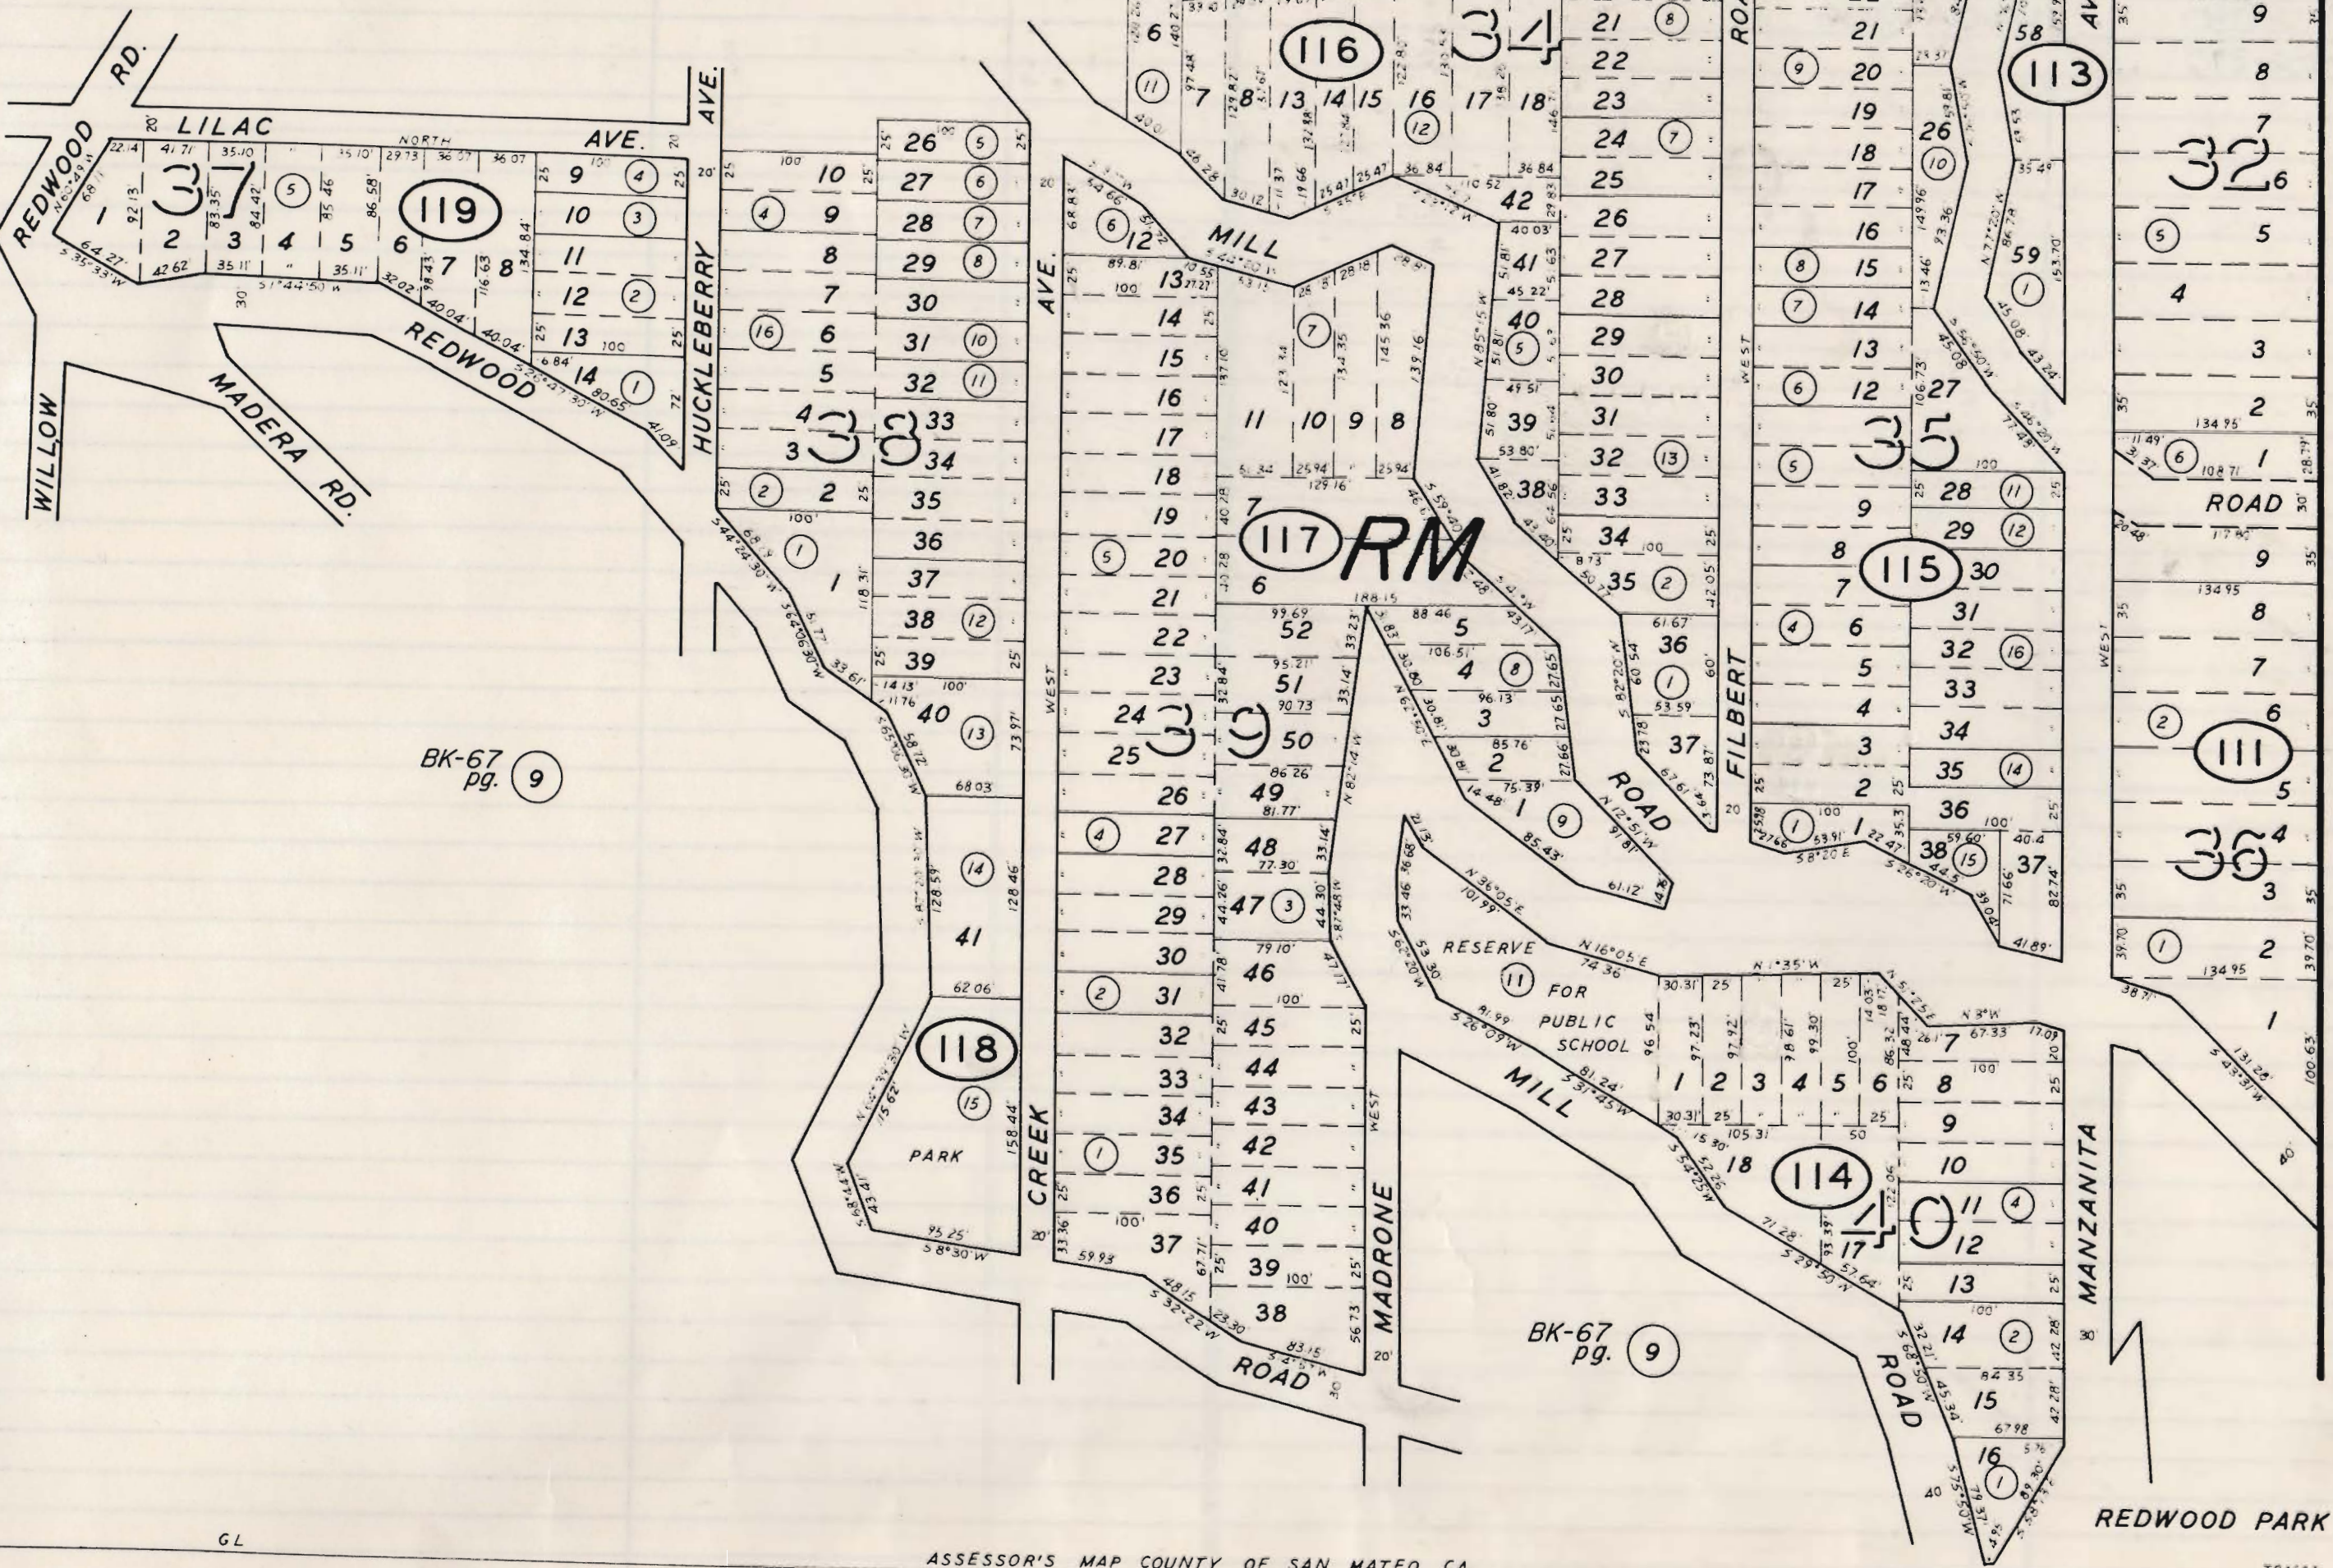

TAX CODE AREA

ZONING

BK-67
pg.

(12)

67-11

BK-67
pg. (9)

BK-67
pg. (19)

TPZ

23.5

REDWOOD PARK NO.2 RSM 6/49