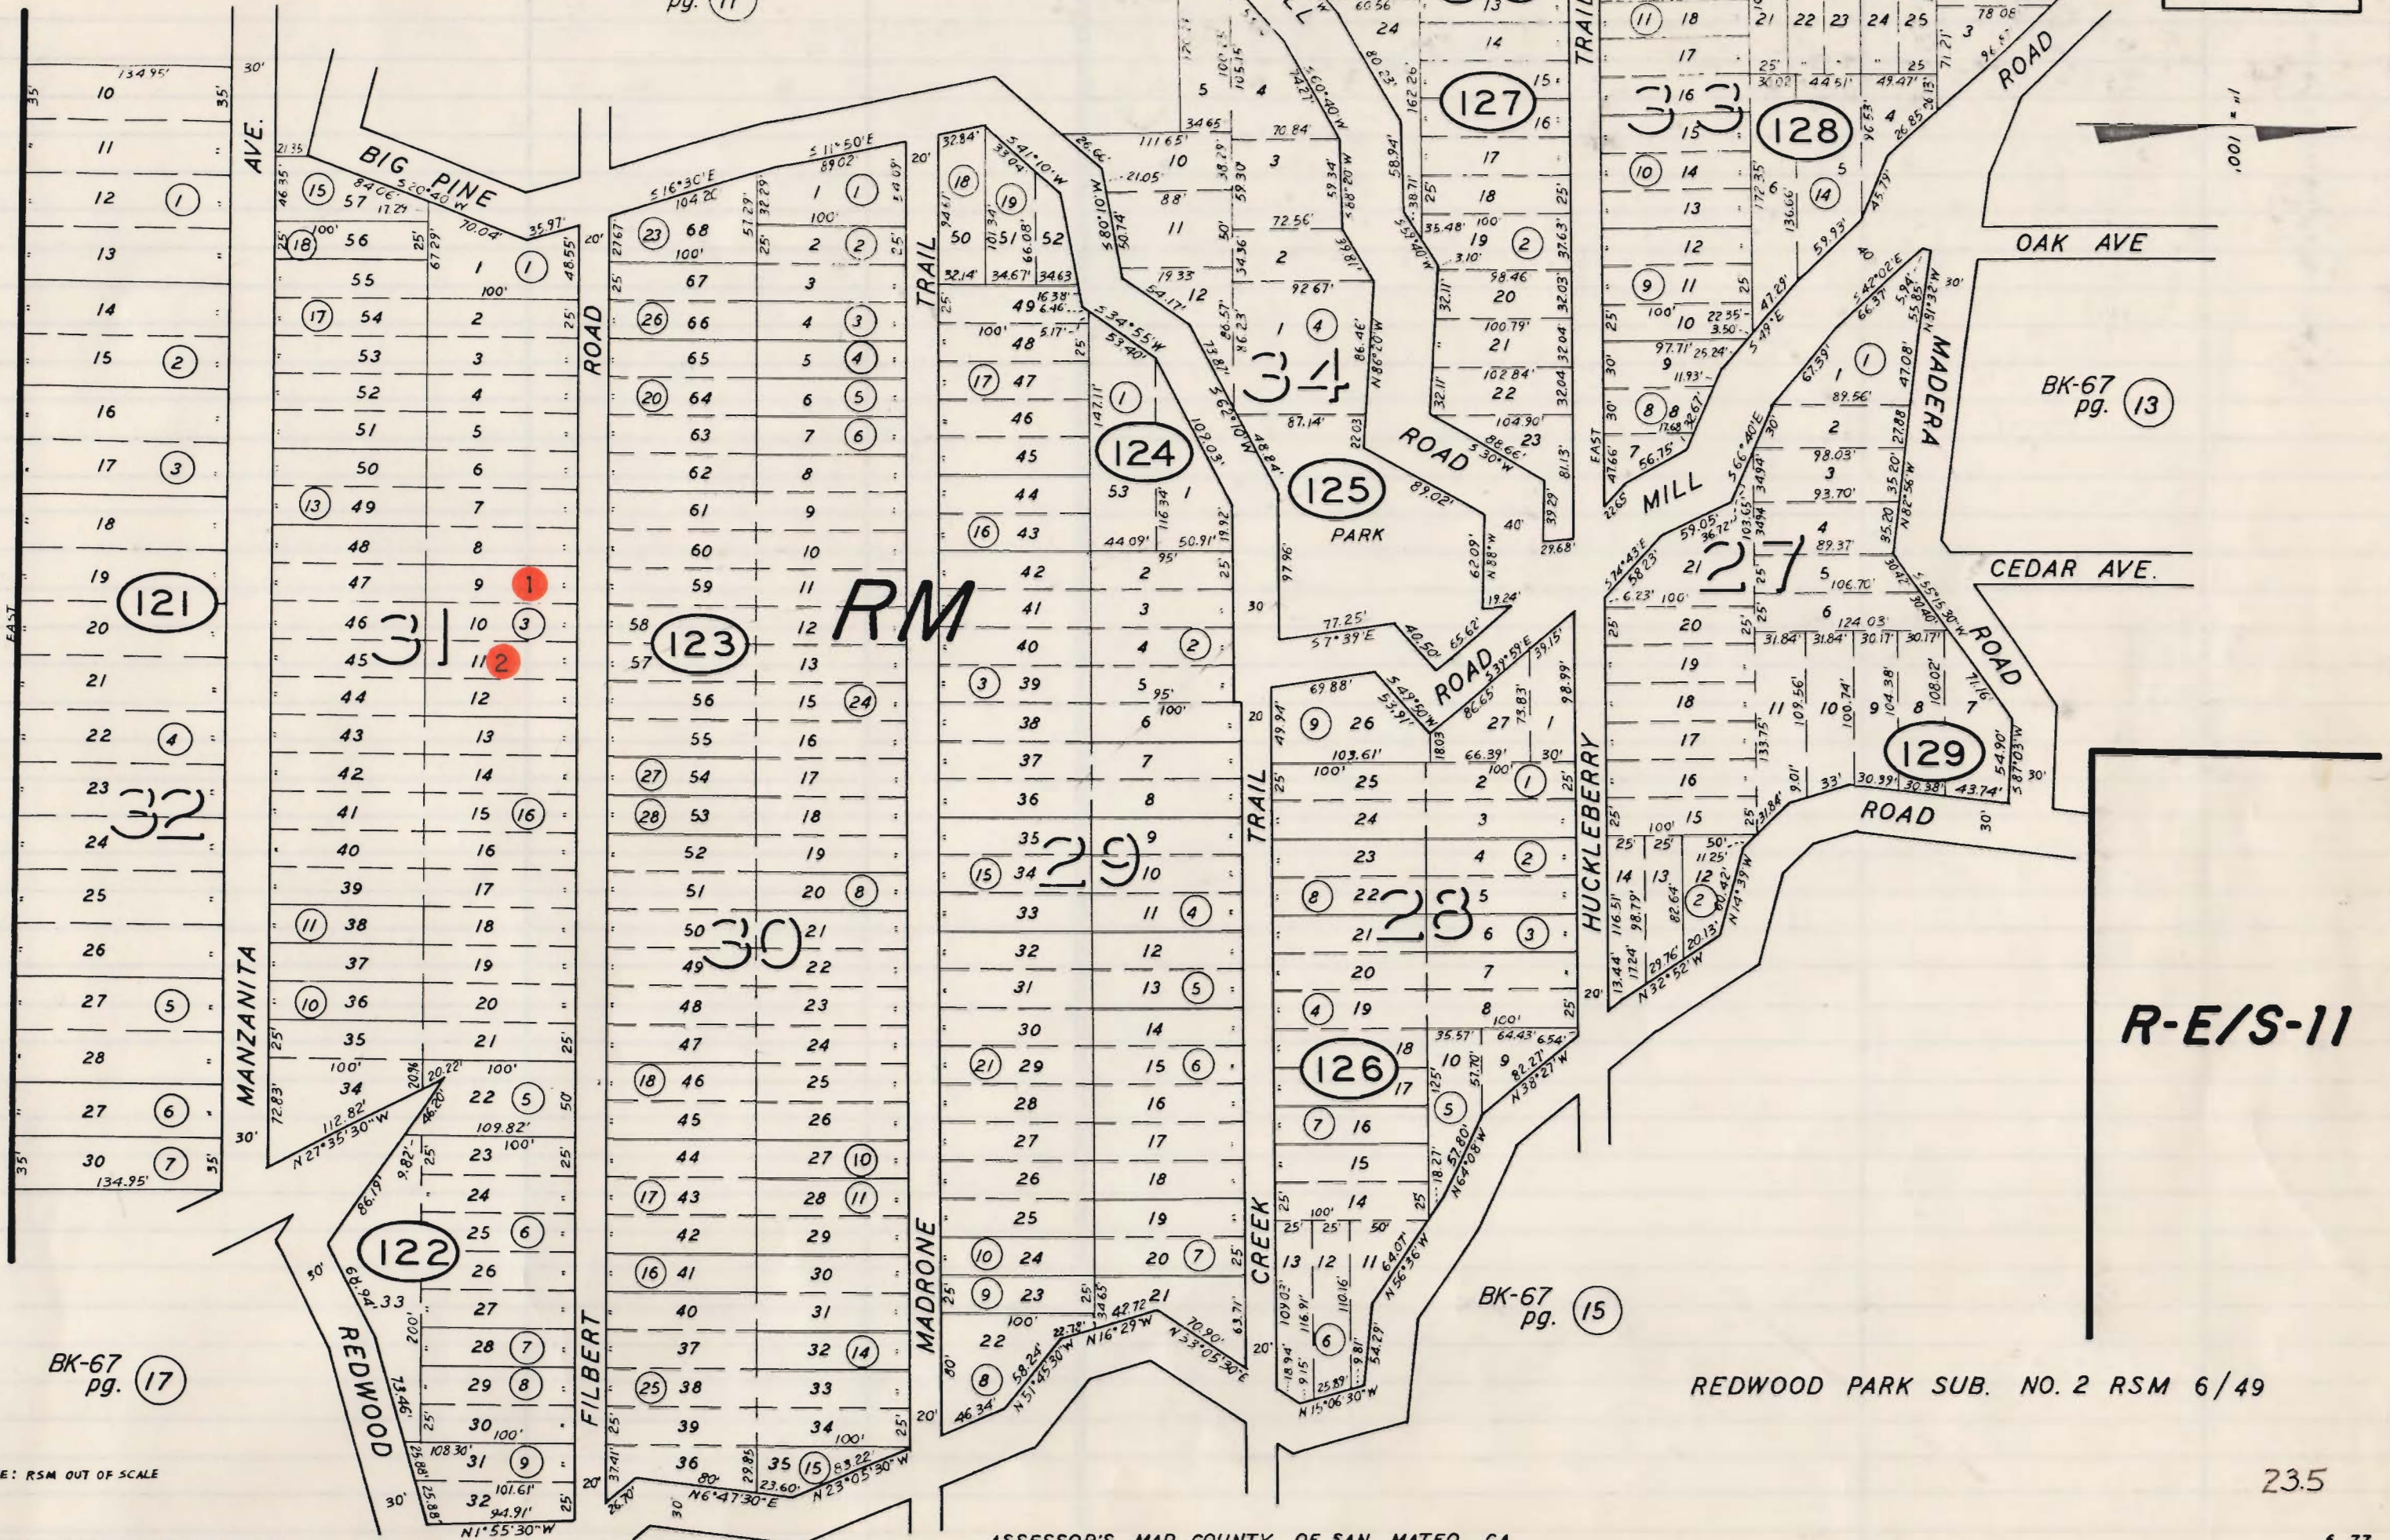

TAX CODE AREA

ZONING

BK-67 pg. 11

67-12

BK-67 pg. 17

NOTE: RSM OUT OF SCALE

REDWOOD PARK SUB. NO. 2 RSM 6/49

ASSESSOR'S MAP COUNTY OF SAN MATEO CA.