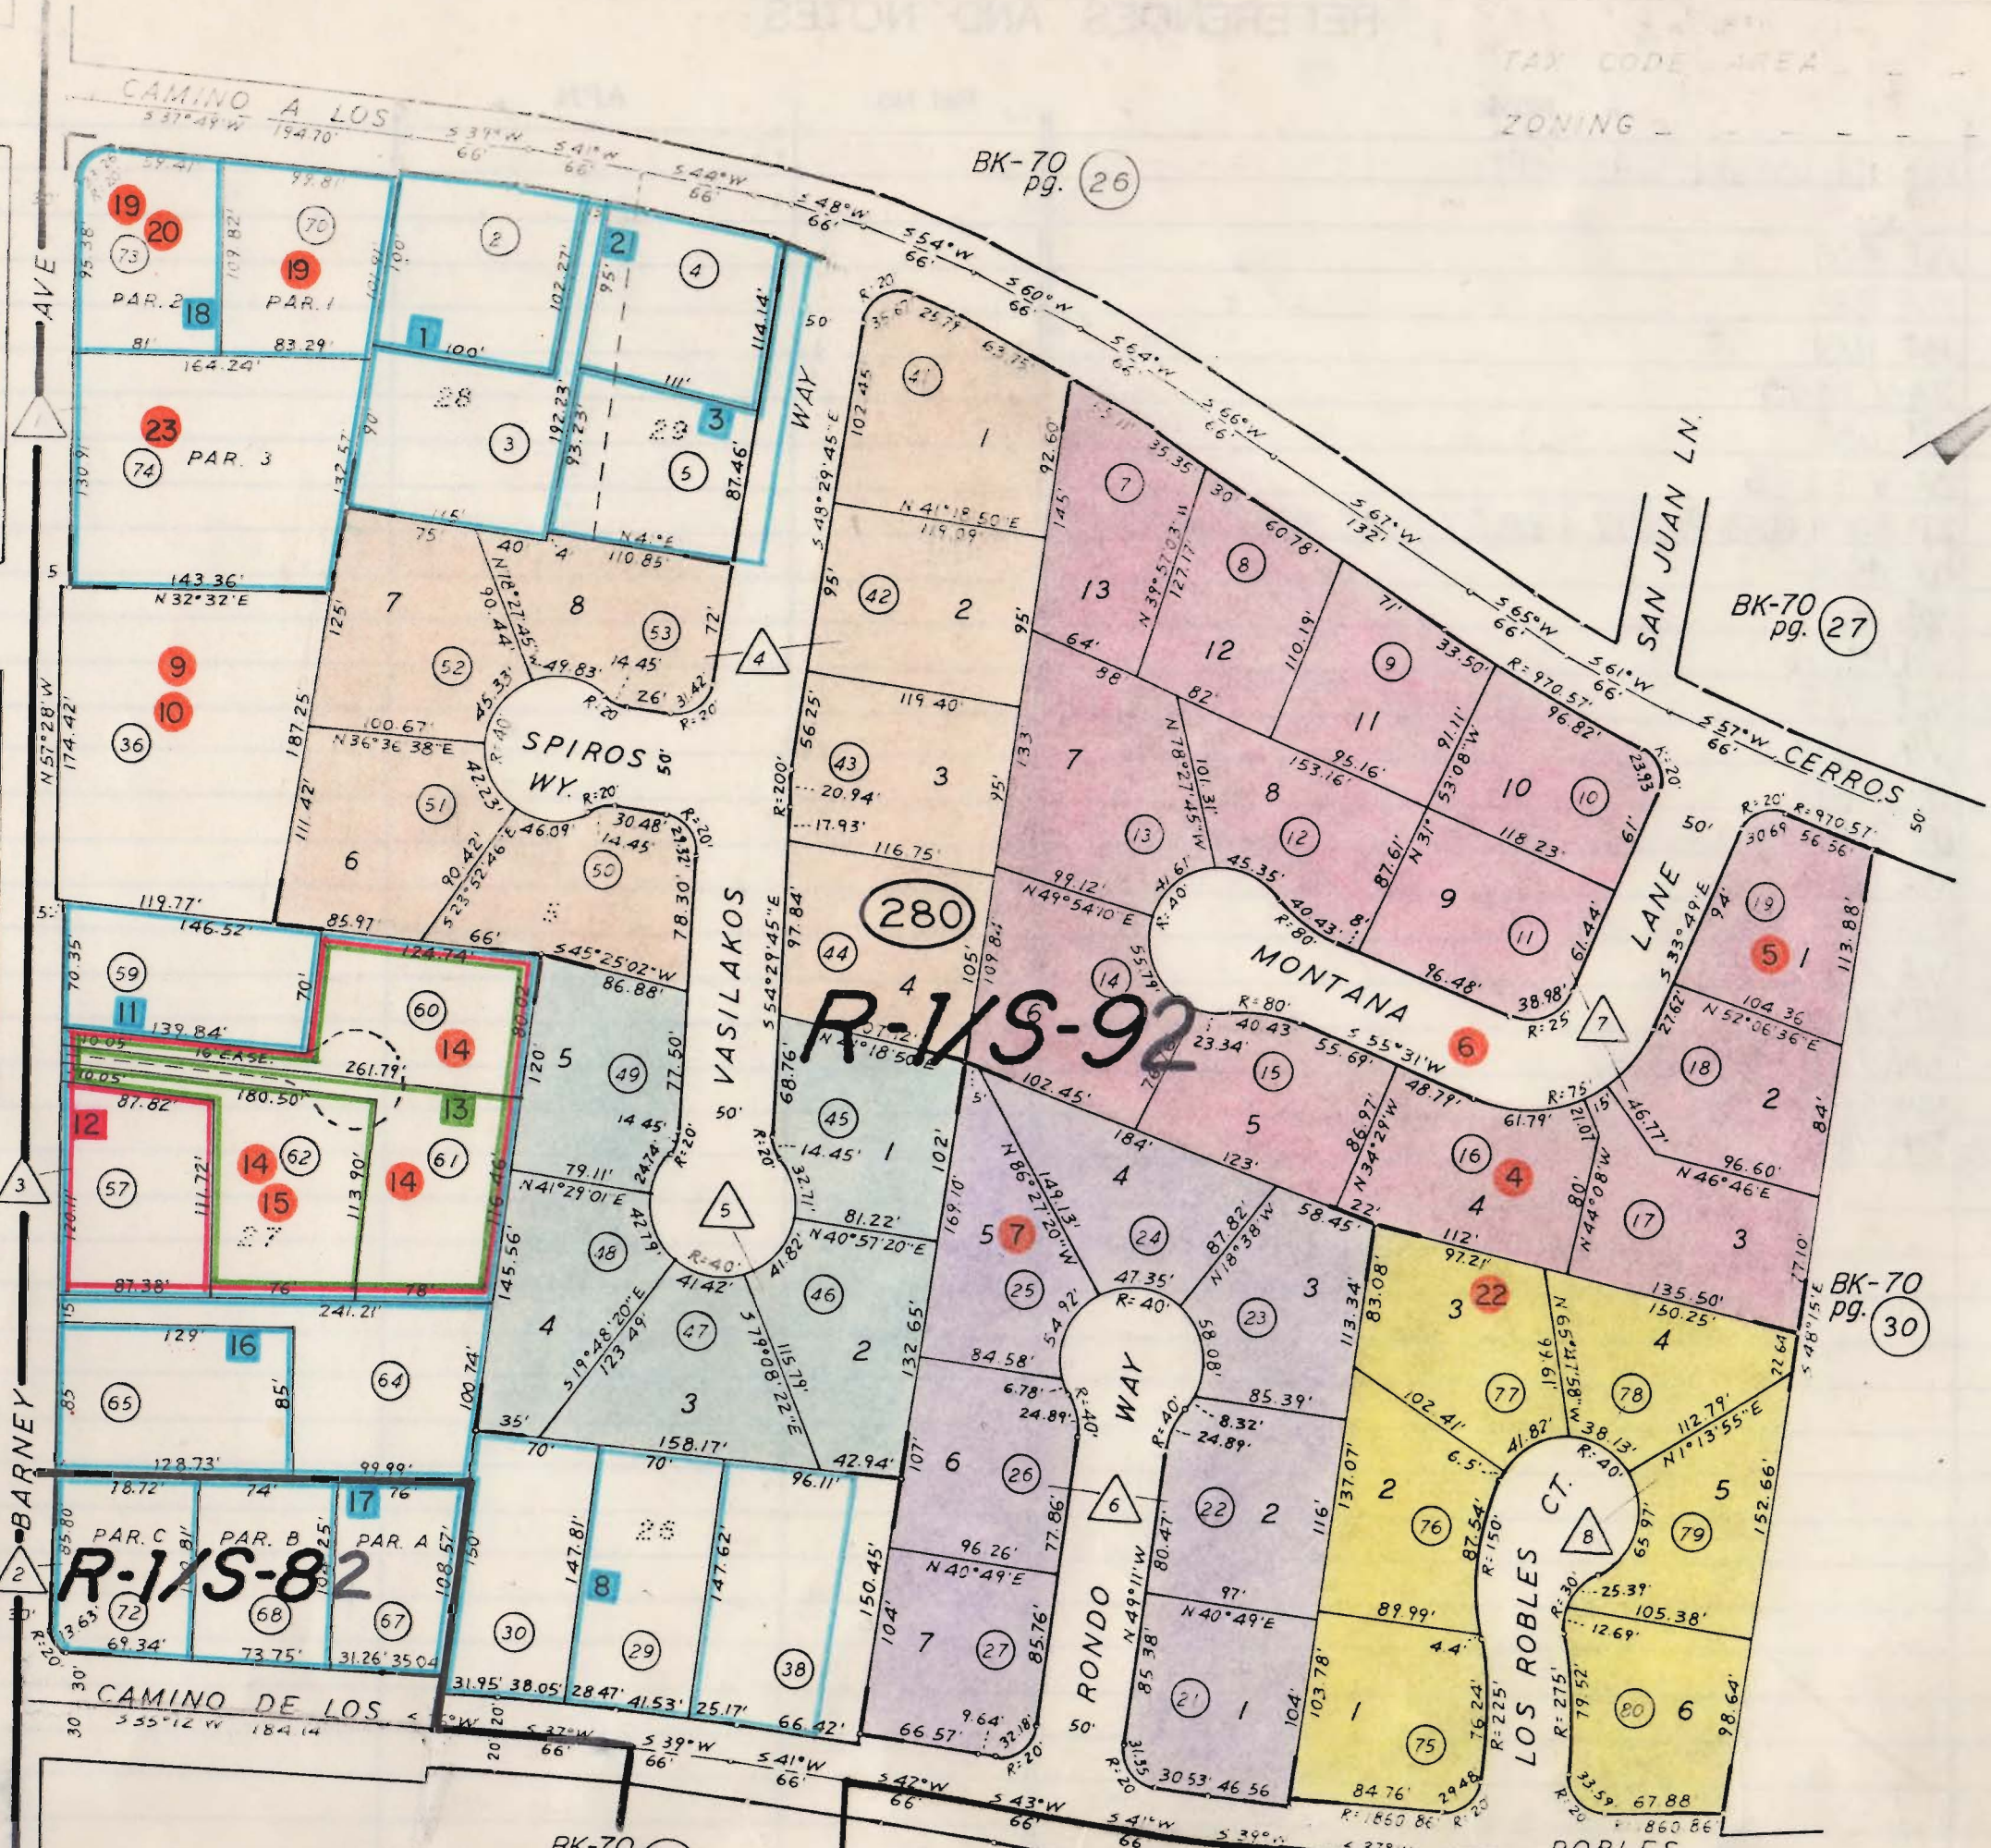

70-28

TAX CODE AREA
ZONING

BK-70 pg. 26

BK-70 pg. 27

BK-70 pg. 30

BK-70 pg. 29

R-1/S-82 | R-1/S-72

ASSESSOR'S MAP COUNTY OF SAN MATEO CA.

25.6

- 1 PARCEL MAP VOL. 3/20
- 2 PARCEL MAP VOL. 1/25
- 3 LINDA VISTA TRACT RSM 3/61
- 4 VASILAKOS MANOR RSM 54/36
- 5 WENDY WOODS RSM 54/49
- 6 RONDO TRACT RSM 41/11
- 7 CERROS MANOR RSM 37/36
- 8 FIVE OAKS TRACT RSM 67/7

BK-74
2
R-1/
S-72

MONTEREY AVE.

R-1/S-82

R-1/S-92

CAMINO DE LOS

R-1/S-82

R-1/S-72