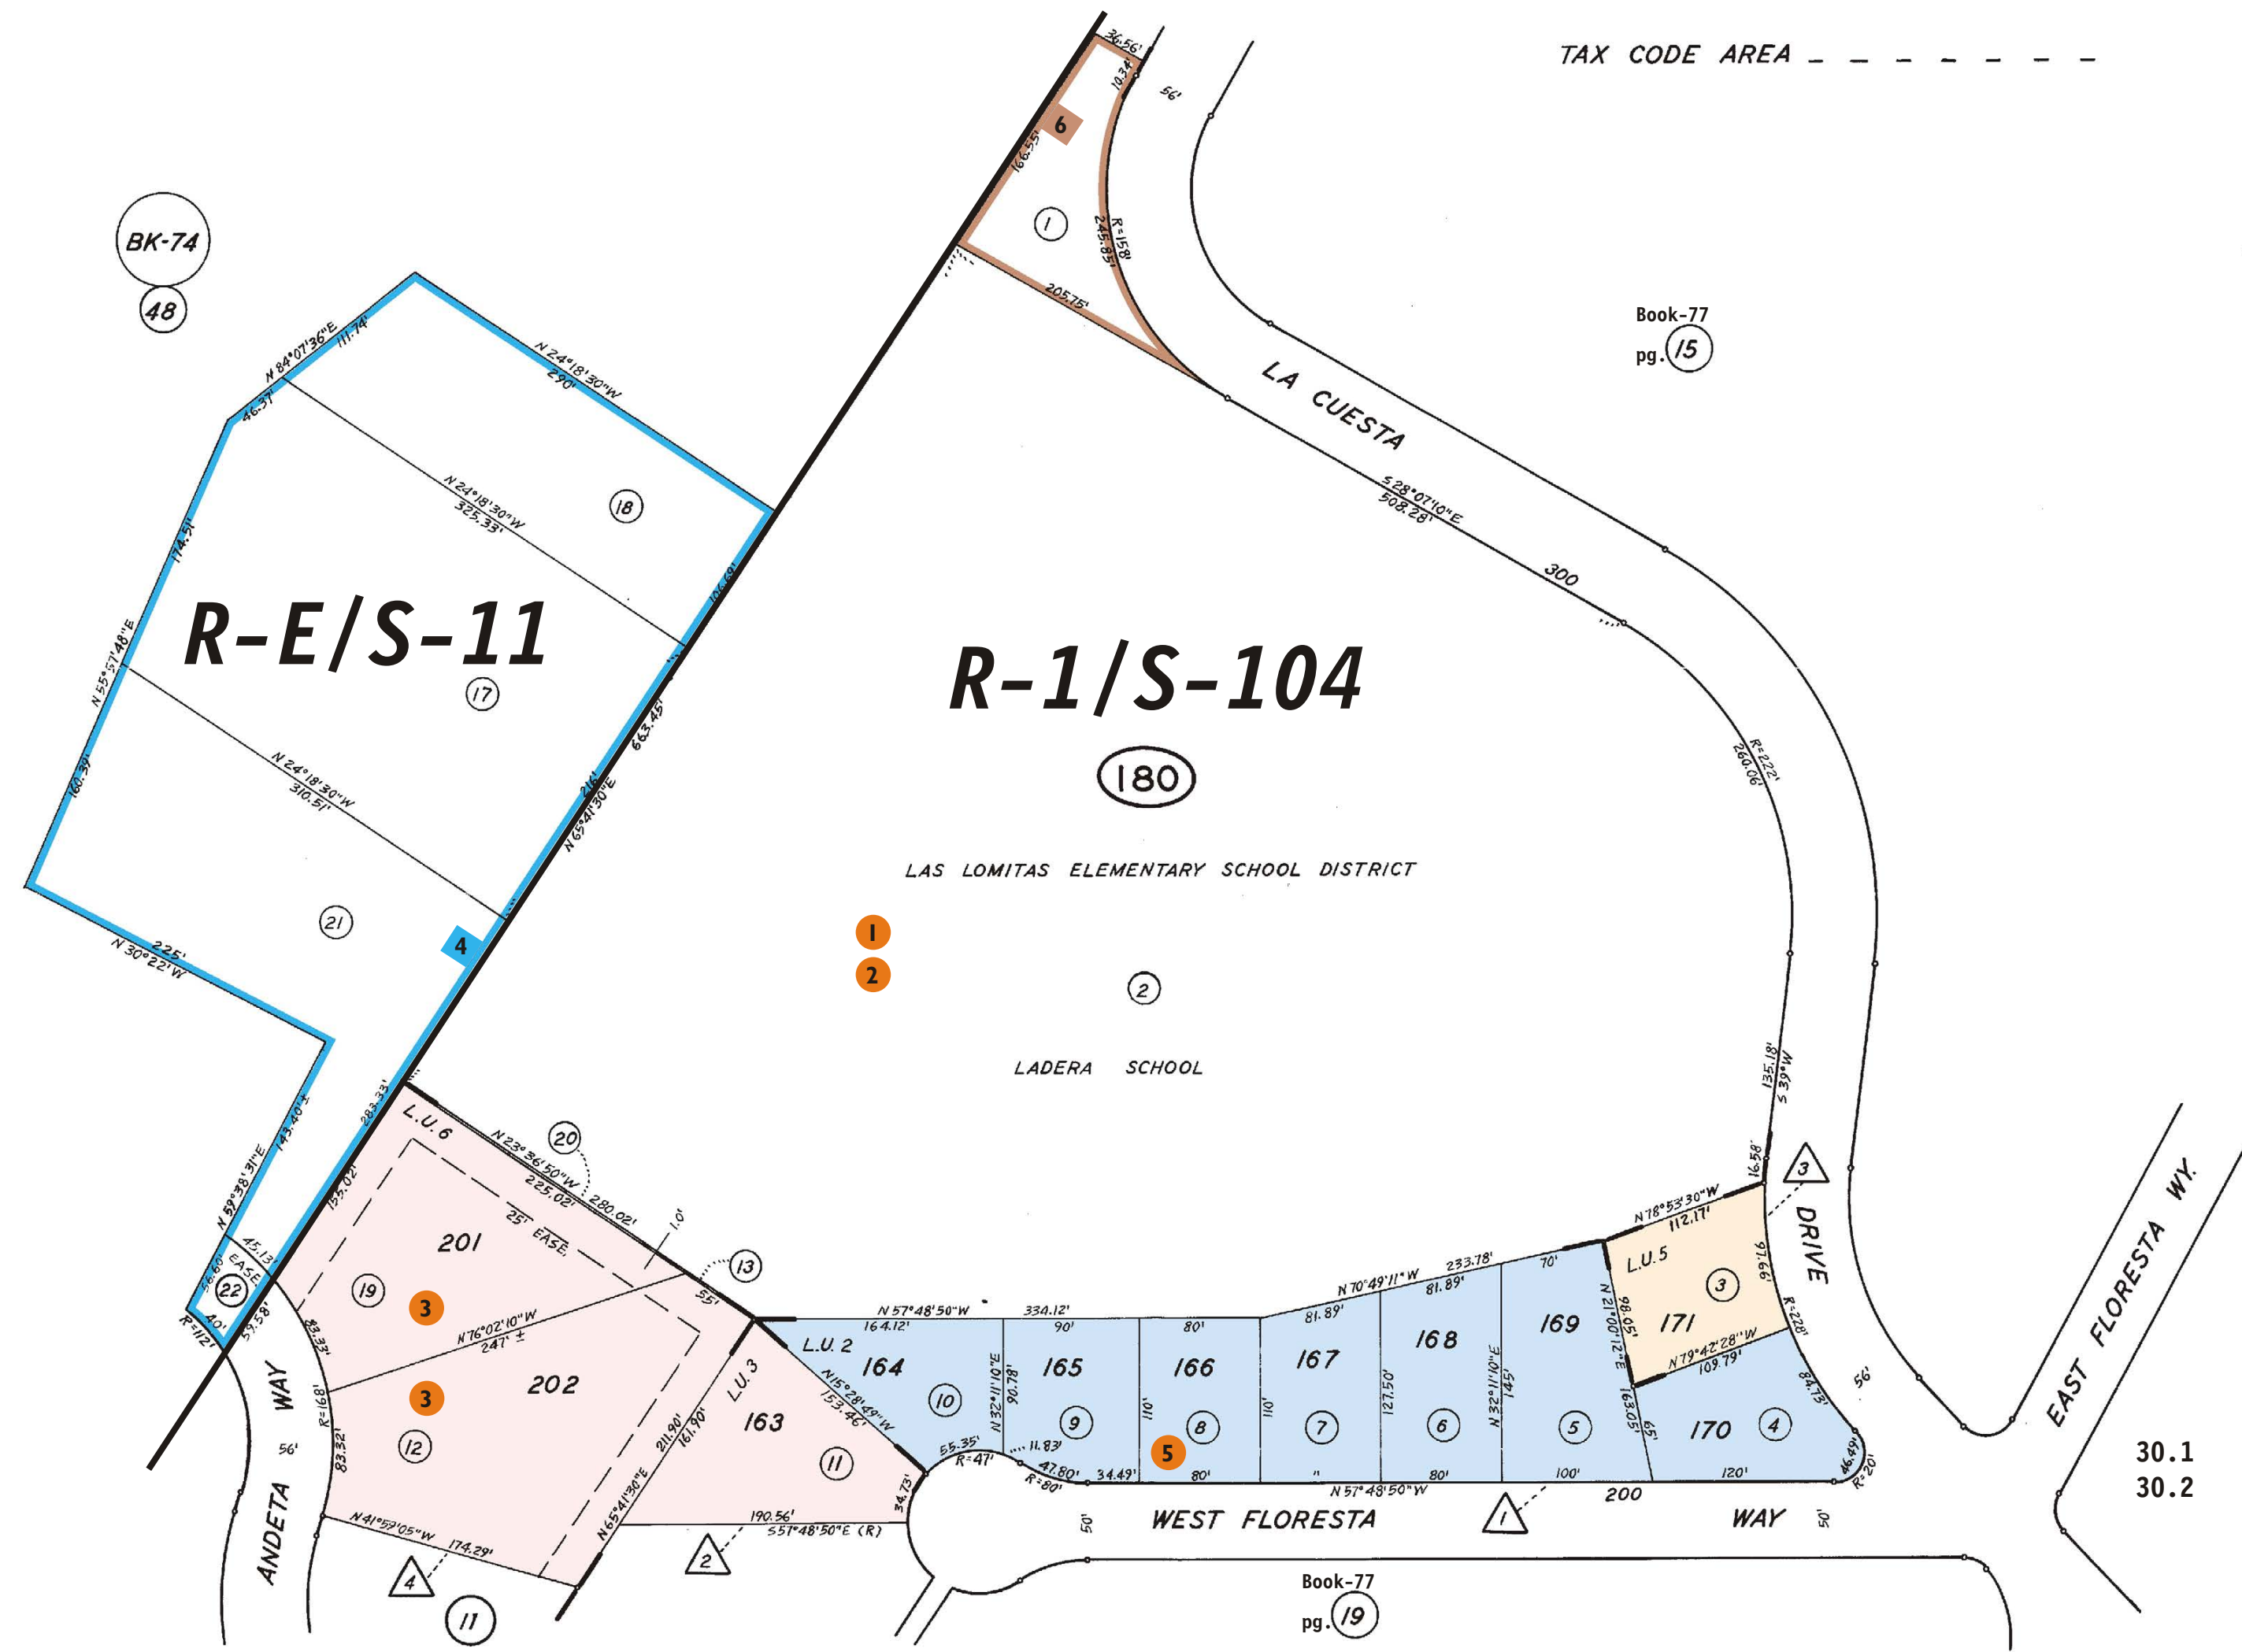

TAX CODE AREA - - - - -

BK-74  
48

Book-77  
pg. 15

180

LAS LOMITAS ELEMENTARY SCHOOL DISTRICT

LADERA SCHOOL

- 1 LADERA UNIT NO. 2 RSM 32/15
- 2 " " NO. 3 RSM 32/39
- 3 " " NO. 5 RSM 36/35
- 4 " " NO. 6 RSM 37/8-10