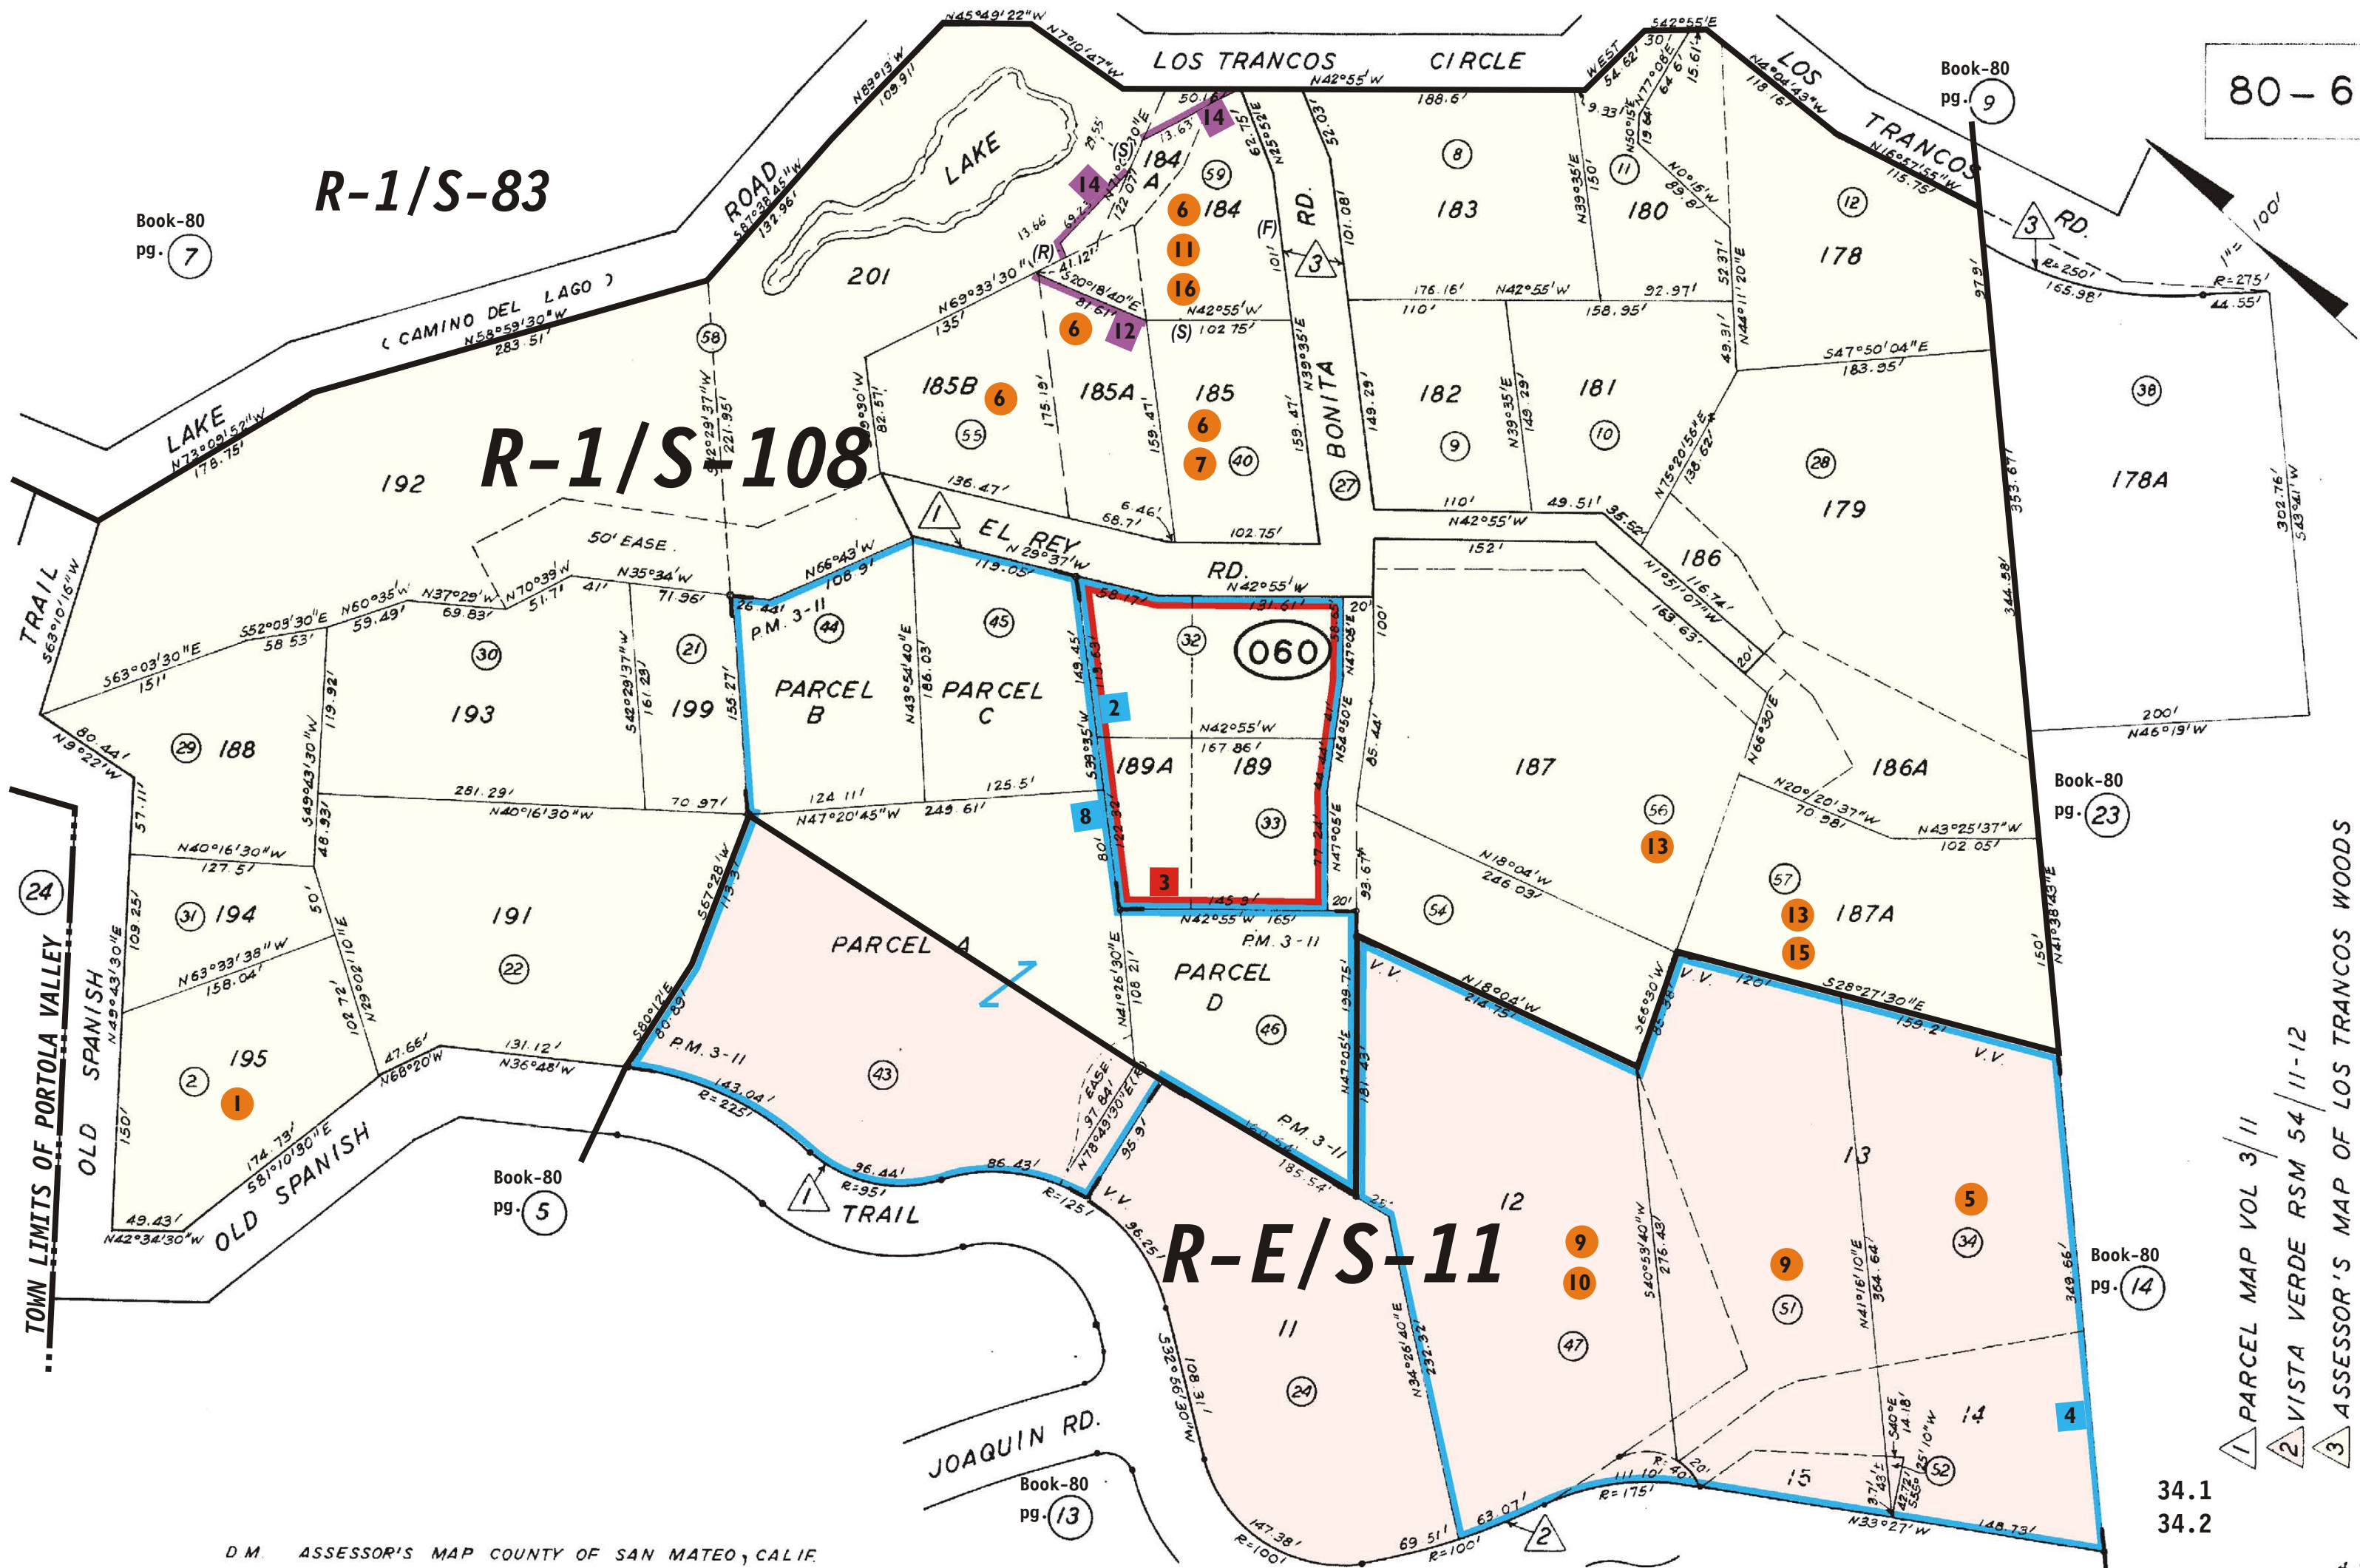

R-1/S-83

Book-80
pg. 7

R-1/S-108

R-E/S-11

TOWN LIMITS OF PORTOLA VALLEY

OLD SPANISH

OLD SPANISH

R-E/S-11

- 1 PARCEL MAP VOL 3/11
- 2 VISTA VERDE RSM 54/11-12
- 3 ASSESSOR'S MAP OF LOS TRANCOS WOODS

34.1
34.2