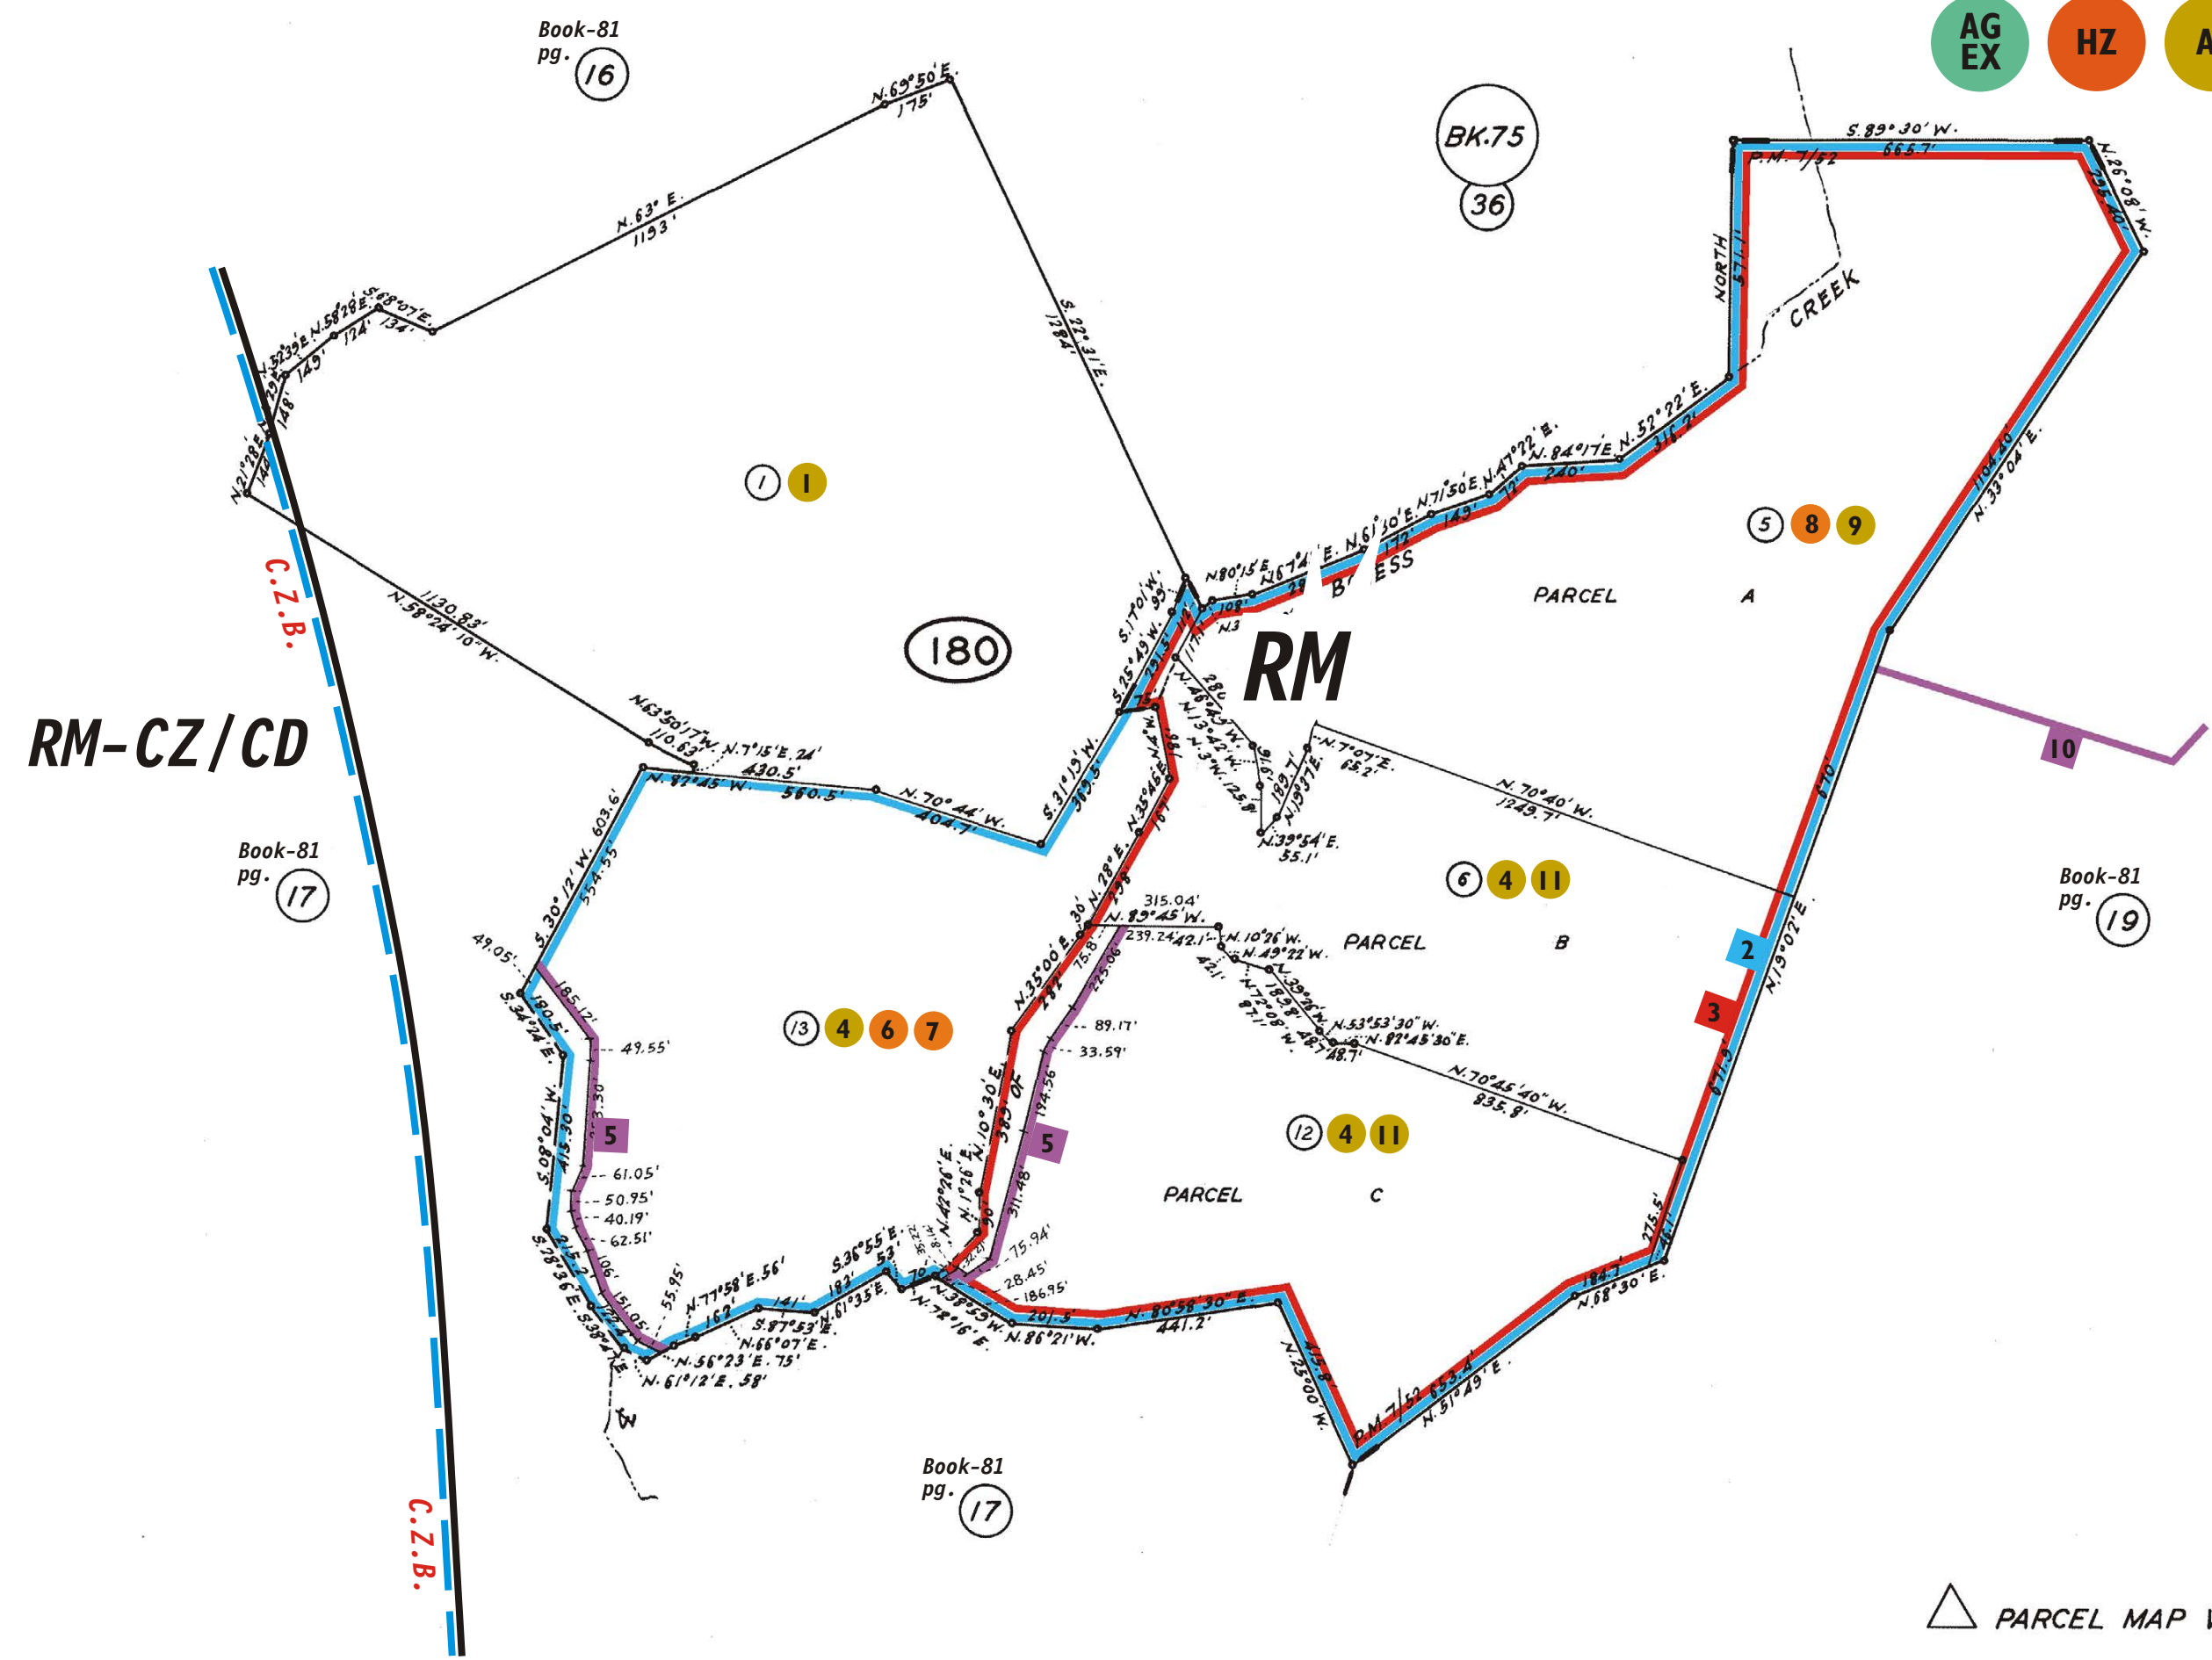

TAX CODE AREA

AG EX HZ AP

28.4
28.5
32.3

△ PARCEL MAP VOL 7/52