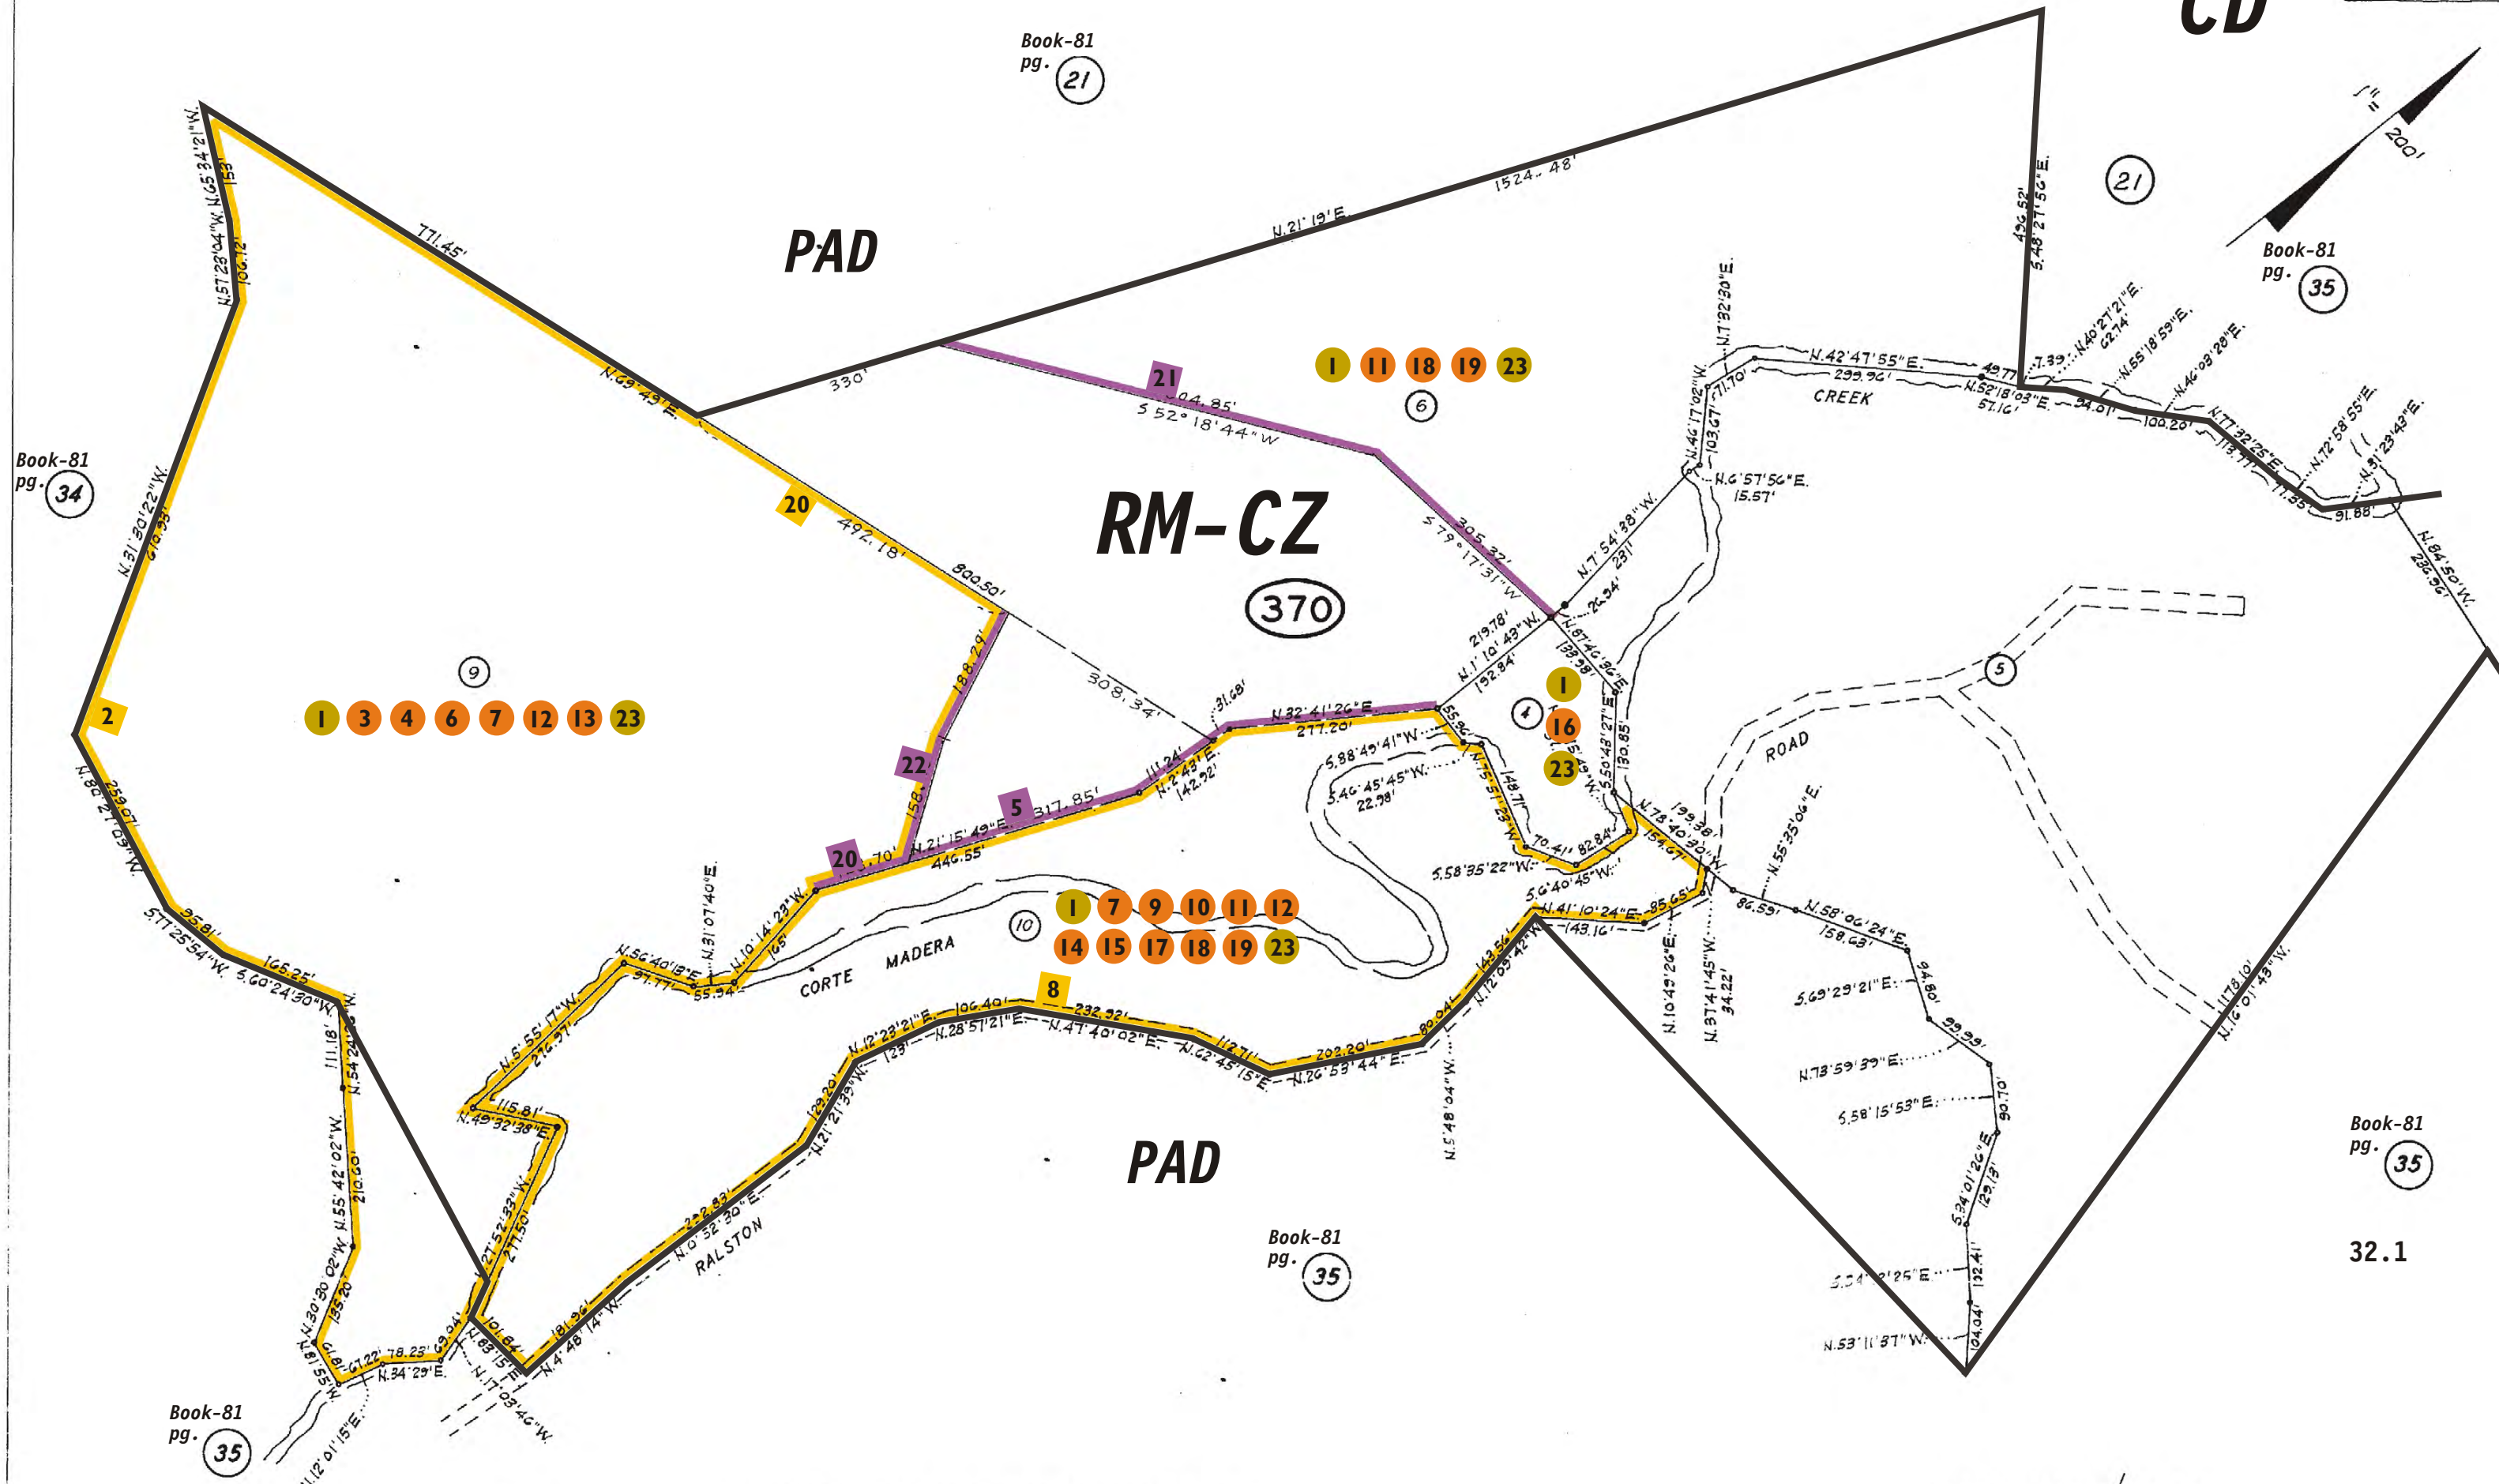

TAX CODE AREA

- AG
EX
- CZ
APJ
- SH
- HZ
- FH
- AP

ALL CD 81-37

J.H.

ASSESSOR'S MAP COUNTY OF SAN MATEO CALIF

L.L.S. VOL 8/61-62

2-28-83